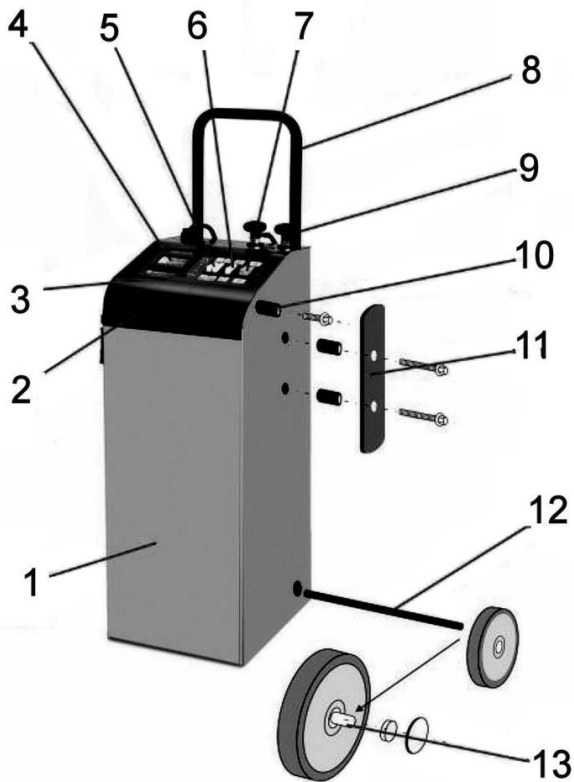

Parts Information:  
**Starter/Charger 500Amp 12/24V**  
**Model No: SUPERSTART500**

**NOTE:** It is our policy to continually improve products and as such we reserve the right to alter data, specifications and component parts without prior notice.

01284 757500

01284 703534

sales@sealey.co.uk

www.sealey.co.uk

Parts Information:  
**Starter/Charger 500Amp 12/24V**  
**Model No: SUPERSTART500**

1	SSTART500.01	FRONT PANEL
2	SSTART500.02	TOP PANEL
3	SSTART500.03	DISPLAY PANEL SUPPORT
4	SSTART500.04	DISPLAY
5	SSTART500.05A	DOUBLE SWITCH
6	SSTART500.05B	SINGLE SWITCH
7	SSTART500.06	ON-OFF SWITCH
8	SSTART500.07	HANDLE
9	SSTART650.08	OUTPUT KNOB
10	SSTART500.09	CLAMP SUPPORT KIT
11	SSTART500.10	CABLE REELS KIT
12	SSTART500.11	AXLE(330mm)
13	SSTART500.12	WHEEL KIT (C/W WHEEL,CAP&FIXING) (160x38)
14	SSTART500.13	BASE PANEL

Item	Part No.	Description
15	SSTART500.14	TRANSFORMER
16	SSTART500.15	RECTIFIER
17	SSTART650.16	THERMOSTAT (13)
18	SSTART650.17	THERMOSTAT (11)
19	SSTART500.18	FUSE OUTPUTS
20	SSTART500.19	12-24V OUTPUT
21	SSTART500.20	NEGATIVE OUTPUT CABLE(16mm)
22	MC3CX1.5	MAINS CABLE BLK, 3 CORE, 1.5MM2
23	SSTART500.22	POSITIVE OUTPUT CABLE(16mm)
24	SSTART500.23A	POSITIVE CLAMP
25	SSTART500.23B	NEGATIVE CLAMP
26	120/122351	FUSE 80Amp 40x11mm