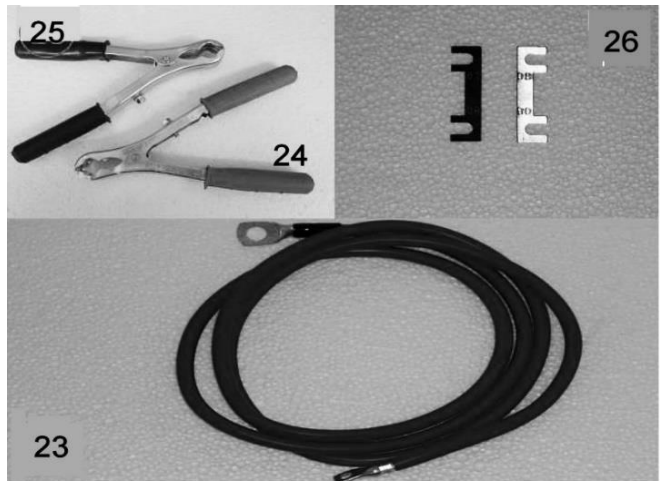

Parts Information:  
**Starter/Charger 500Amp 12/24V**  
**Model No: SUPERSTART500**

**NOTE:** It is our policy to continually improve products and as such we reserve the right to alter data, specifications and component parts without prior notice.

01284 757500

01284 703534

sales@sealey.co.uk

www.sealey.co.uk

Parts Information:  
**Starter/Charger 500Amp 12/24V**  
**Model No: SUPERSTART500**

1	SSTART500.01	FRONT PANEL
2	SSTART500.02	TOP PANEL
3	SSTART500.03	DISPLAY PANEL SUPPORT
4	SSTART500.04	DISPLAY
5	SSTART500.05A	DOUBLE SWITCH
6	SSTART500.05B	SINGLE SWITCH
7	SSTART500.06	ON-OFF SWITCH
8	SSTART500.07	HANDLE
9	SSTART650.08	OUTPUT KNOB
10	SSTART500.09	CLAMP SUPPORT KIT
11	SSTART500.10	CABLE REELS KIT
12	SSTART500.11	AXLE(330mm)
13	SSTART500.12	WHEEL KIT (C/W WHEEL,CAP&FIXING) (160x38)
14	SSTART500.13	BASE PANEL