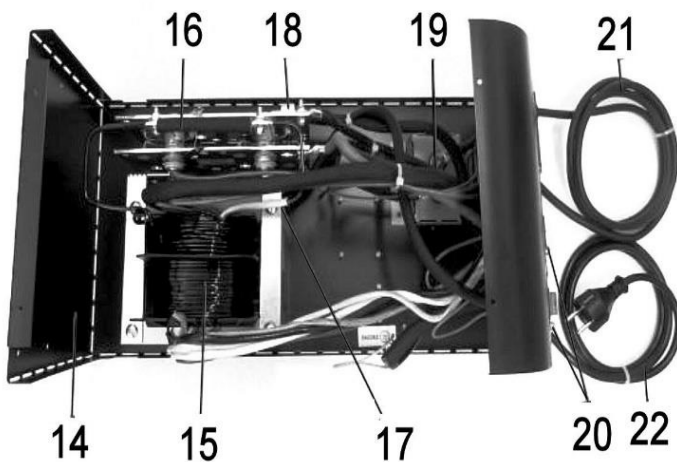

Parts Information:  
**Starter/Charger 500Amp 12/24V**  
**Model No: SUPERSTART500**

**NOTE:** It is our policy to continually improve products and as such we reserve the right to alter data, specifications and component parts without prior notice.

01284 757500

01284 703534

sales@sealey.co.uk

www.sealey.co.uk

Parts Information:  
**Starter/Charger 500Amp 12/24V**  
**Model No: SUPERSTART500**

1	SSTART500.01	FRONT PANEL
2	SSTART500.02	TOP PANEL
3	SSTART500.03	DISPLAY PANEL SUPPORT
4	SSTART500.04	DISPLAY
5	SSTART500.05A	DOUBLE SWITCH
6	SSTART500.05B	SINGLE SWITCH
7	SSTART500.06	ON-OFF SWITCH
8	SSTART500.07	HANDLE
9	SSTART650.08	OUTPUT KNOB
10	SSTART500.09	CLAMP SUPPORT KIT
11	SSTART500.10	CABLE REELS KIT
12	SSTART500.11	AXLE(330mm)
13	SSTART500.12	WHEEL KIT (C/W WHEEL,CAP&FIXING) (160x38)
14	SSTART500.13	BASE PANEL

Item	Part No.	Description
15	SSTART500.14	TRANSFORMER
16	SSTART500.15	RECTIFIER
17	SSTART650.16	THERMOSTAT (13)
18	SSTART650.17	THERMOSTAT (11)
19	SSTART500.18	FUSE OUTPUTS
20	SSTART500.19	12-24V OUTPUT
21	SSTART500.20	NEGATIVE OUTPUT CABLE(16mm)
22	MC3CX1.5	MAINS CABLE BLK, 3 CORE, 1.5MM2
23	SSTART500.22	POSITIVE OUTPUT CABLE(16mm)
24	SSTART500.23A	POSITIVE CLAMP
25	SSTART500.23B	NEGATIVE CLAMP
26	120/122351	FUSE 80Amp 40x11mm