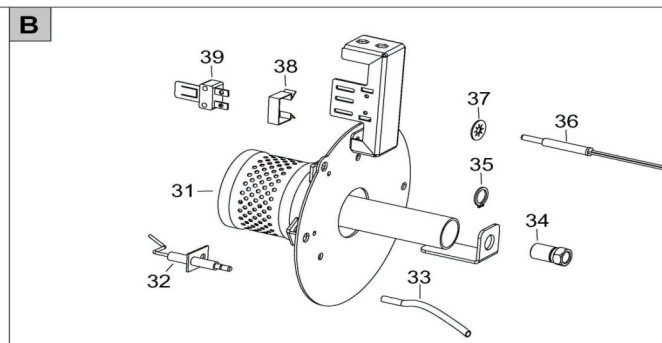

09274 - Professional Fireball 1071DV Propane Heater

Exploded Diagram & Parts List

Ref. No.	Description	SIP Part No.	Ref .No.	Description	SIP Part No.
1.	Combustion chamber	PW09-10050	24.	Brass fitting	PW09-10013
2.	Cover	PW09-10085	25.	Fitting lock bracket	PW09-10070
3.	Front leg support	PW09-10052	26.	Nut	PW09-10012
4.	Rear leg support	PW09-10053	27.	Switch	PW09-10071
5.	Cable protection	PW09-10054	28.	Mains lead	PW09-10072
6.	Upper cover plate	PW09-10086	29.	Cable protection	PW09-10073
7.	Gas supply pipe	PW09-10056	30.	Piezo igniter	PW09-10074
8.	Elbow	PW09-10057	31.	Combustion head	PW09-10075
9.	Fan	PW09-10058	32.	Ignition electrode	PW09-10019
10.	Motor	PW09-10087	33.	H.T. Cable	PW09-10076
11.	Lock plate	PW09-10060	34.	Nozzle	PW09-10077
12.	Inlet grill	PW09-10061	35.	Circlip	PW09-10022
13.	Control box cover	PW09-10062	36.	Thermocouple	PW09-10078
14.	Handle	PW09-10063	37.	Thermocouple clip	PW09-10024
15.	Handle support	PW09-10064	38.	Thermostat holder	PW09-10025
16.	Electrics housing	PW09-10065	39.	Safety thermostat	PW09-10026
17.	Fuse holder	PW09-10066	40.	Gas hose	PW09-10079
18.	Fuse	PW09-10067	41.	Excess flow valve	PW09-10080
19.	Terminal block	PW09-10068	42.	Pressure regulator	PW09-10081
20.	Thermal gas valve	PW09-10017	45.	Voltage switch	PW09-10082
21.	Solenoid valve	PW09-10089	46.	Voltage switch cover	PW09-10083
22.	Solenoid coil	PW09-10090	47.	Outlet grill	PW09-10084
23.	Elbow	PW09-10057			