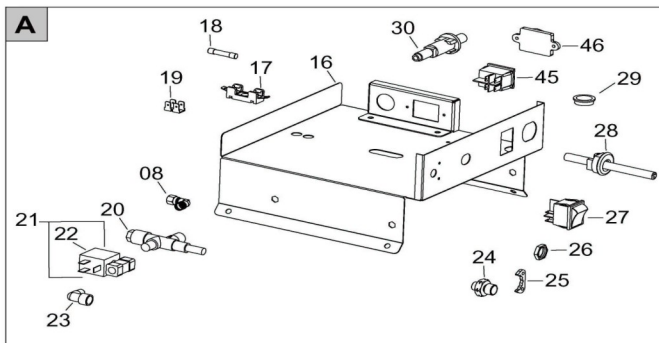

09274 - Professional Fireball 1071DV Propane Heater

Exploded Diagram & Parts List

Ref. No.	Description	SIP Part No.	Ref .No.	Description	SIP Part No.
1.	Combustion chamber	PW09-10050	24.	Brass fitting	PW09-10013
2.	Cover	PW09-10085	25.	Fitting lock bracket	PW09-10070
3.	Front leg support	PW09-10052	26.	Nut	PW09-10012
4.	Rear leg support	PW09-10053	27.	Switch	PW09-10071
5.	Cable protection	PW09-10054	28.	Mains lead	PW09-10072
6.	Upper cover plate	PW09-10086	29.	Cable protection	PW09-10073
7.	Gas supply pipe	PW09-10056	30.	Piezo igniter	PW09-10074
8.	Elbow	PW09-10057	31.	Combustion head	PW09-10075
9.	Fan	PW09-10058	32.	Ignition electrode	PW09-10019
10.	Motor	PW09-10087	33.	H.T. Cable	PW09-10076
11.	Lock plate	PW09-10060	34.	Nozzle	PW09-10077
12.	Inlet grill	PW09-10061	35.	Circlip	PW09-10022
13.	Control box cover	PW09-10062	36.	Thermocouple	PW09-10078
14.	Handle	PW09-10063	37.	Thermocouple clip	PW09-10024
15.	Handle support	PW09-10064	38.	Thermostat holder	PW09-10025
16.	Electrics housing	PW09-10065	39.	Safety thermostat	PW09-10026
17.	Fuse holder	PW09-10066	40.	Gas hose	PW09-10079
18.	Fuse	PW09-10067	41.	Excess flow valve	PW09-10080
19.	Terminal block	PW09-10068	42.	Pressure regulator	PW09-10081
20.	Thermal gas valve	PW09-10017	45.	Voltage switch	PW09-10082
21.	Solenoid valve	PW09-10089	46.	Voltage switch cover	PW09-10083
22.	Solenoid coil	PW09-10090	47.	Outlet grill	PW09-10084
23.	Elbow	PW09-10057			