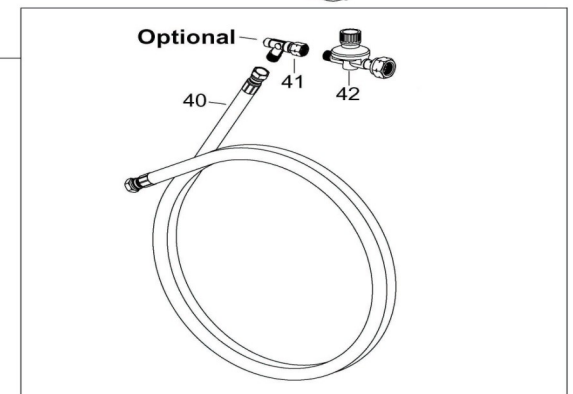

09274 - Professional Fireball 1071DV Propane Heater

Exploded Diagram & Parts List

Ref. No.	Description	SIP Part No.	Ref .No.	Description	SIP Part No.
1.	Combustion chamber	PW09-10050	24.	Brass fitting	PW09-10013
2.	Cover	PW09-10085	25.	Fitting lock bracket	PW09-10070
3.	Front leg support	PW09-10052	26.	Nut	PW09-10012
4.	Rear leg support	PW09-10053	27.	Switch	PW09-10071
5.	Cable protection	PW09-10054	28.	Mains lead	PW09-10072
6.	Upper cover plate	PW09-10086	29.	Cable protection	PW09-10073
7.	Gas supply pipe	PW09-10056	30.	Piezo igniter	PW09-10074
8.	Elbow	PW09-10057	31.	Combustion head	PW09-10075
9.	Fan	PW09-10058	32.	Ignition electrode	PW09-10019
10.	Motor	PW09-10087	33.	H.T. Cable	PW09-10076
11.	Lock plate	PW09-10060	34.	Nozzle	PW09-10077
12.	Inlet grill	PW09-10061	35.	Circlip	PW09-10022
13.	Control box cover	PW09-10062	36.	Thermocouple	PW09-10078
14.	Handle	PW09-10063	37.	Thermocouple clip	PW09-10024
15.	Handle support	PW09-10064	38.	Thermostat holder	PW09-10025
16.	Electrics housing	PW09-10065	39.	Safety thermostat	PW09-10026
17.	Fuse holder	PW09-10066	40.	Gas hose	PW09-10079
18.	Fuse	PW09-10067	41.	Excess flow valve	PW09-10080
19.	Terminal block	PW09-10068	42.	Pressure regulator	PW09-10081
20.	Thermal gas valve	PW09-10017	45.	Voltage switch	PW09-10082
21.	Solenoid valve	PW09-10089	46.	Voltage switch cover	PW09-10083
22.	Solenoid coil	PW09-10090	47.	Outlet grill	PW09-10084
23.	Elbow	PW09-10057			