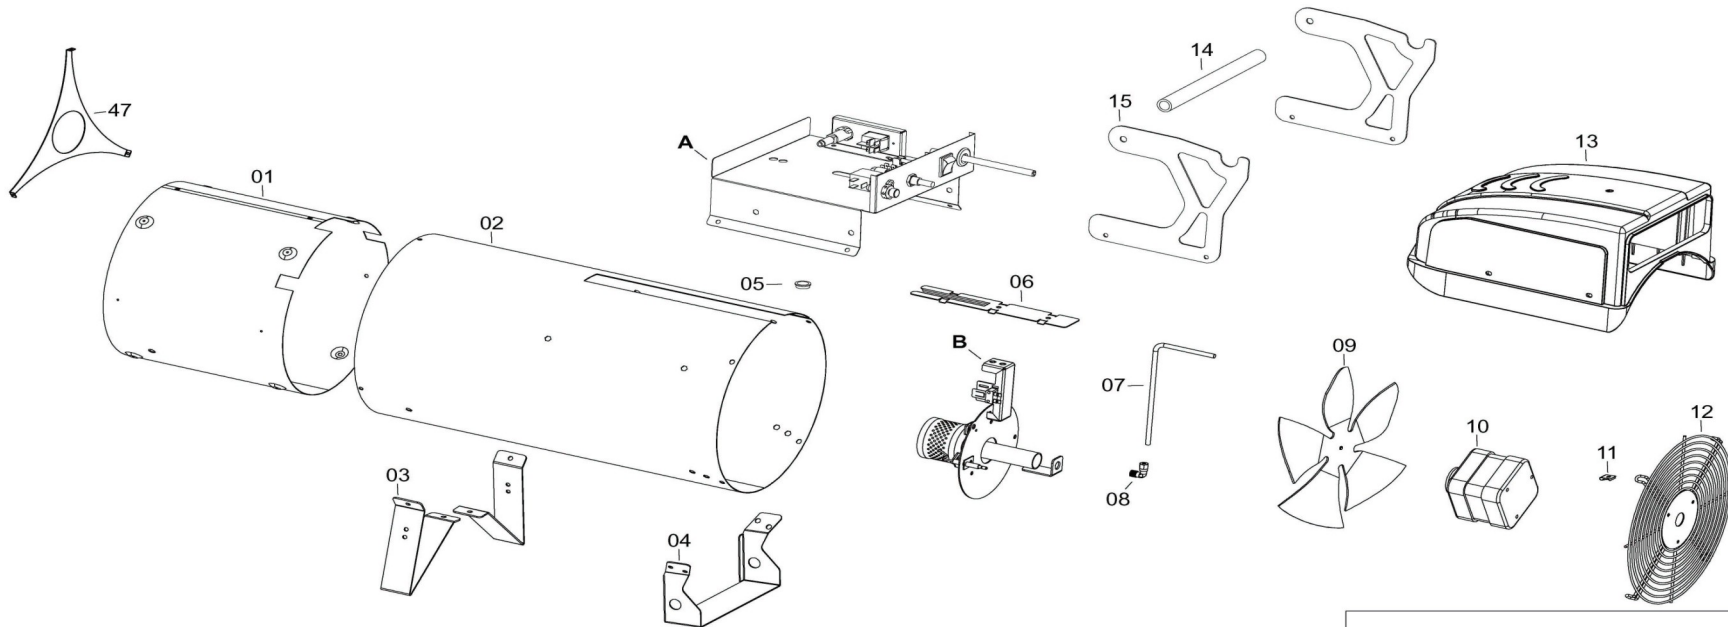

09274 - Professional Fireball 1071DV Propane Heater

Exploded Diagram & Parts List

Ref. No.	Description	SIP Part No.	Ref .No.	Description	SIP Part No.
1.	Combustion chamber	PW09-10050	24.	Brass fitting	PW09-10013
2.	Cover	PW09-10085	25.	Fitting lock bracket	PW09-10070
3.	Front leg support	PW09-10052	26.	Nut	PW09-10012
4.	Rear leg support	PW09-10053	27.	Switch	PW09-10071
5.	Cable protection	PW09-10054	28.	Mains lead	PW09-10072
6.	Upper cover plate	PW09-10086	29.	Cable protection	PW09-10073
7.	Gas supply pipe	PW09-10056	30.	Piezo igniter	PW09-10074
8.	Elbow	PW09-10057	31.	Combustion head	PW09-10075
9.	Fan	PW09-10058	32.	Ignition electrode	PW09-10019
10.	Motor	PW09-10087	33.	H.T. Cable	PW09-10076
11.	Lock plate	PW09-10060	34.	Nozzle	PW09-10077
12.	Inlet grill	PW09-10061	35.	Circlip	PW09-10022
13.	Control box cover	PW09-10062	36.	Thermocouple	PW09-10078
14.	Handle	PW09-10063	37.	Thermocouple clip	PW09-10024
15.	Handle support	PW09-10064	38.	Thermostat holder	PW09-10025
16.	Electrics housing	PW09-10065	39.	Safety thermostat	PW09-10026
17.	Fuse holder	PW09-10066	40.	Gas hose	PW09-10079
18.	Fuse	PW09-10067	41.	Excess flow valve	PW09-10080
19.	Terminal block	PW09-10068	42.	Pressure regulator	PW09-10081
20.	Thermal gas valve	PW09-10017	45.	Voltage switch	PW09-10082
21.	Solenoid valve	PW09-10089	46.	Voltage switch cover	PW09-10083
22.	Solenoid coil	PW09-10090	47.	Outlet grill	PW09-10084
23.	Elbow	PW09-10057			