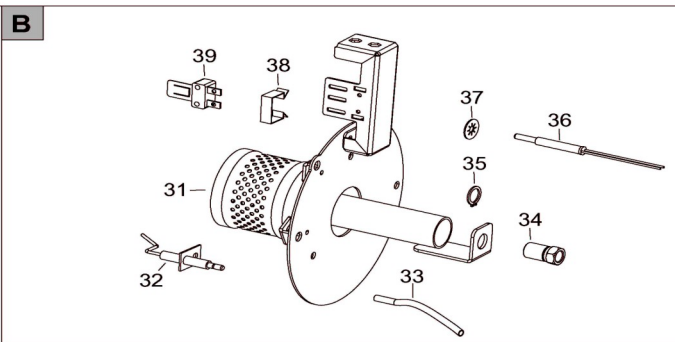

09275 - Professional Fireball 1602DV Propane Heater

Exploded Diagram & Parts List

Ref. No.	Description	SIP Part No.	Ref. No.	Description	SIP Part No.
1.	Combustion chamber	PW09-10095	25.	Fitting lock bracket	PW09-10070
2.	Cover	PW09-10104	26.	Nut	PW09-10012
3.	Front leg support	PW09-10052	27.	Switch	PW09-10071
4.	Rear leg support	PW09-10053	28.	Mains lead	PW09-10072
5.	Cable protection	PW09-10054	29.	Cable protection	PW09-10073
6.	Upper cover plate	PW09-10086	30.	Piezo igniter	PW09-10074
7.	Gas supply pipe	PW09-10097	31.	Combustion head	PW09-10100
8.	Elbow	PW09-10057	32.	Ignition electrode	PW09-10019
9.	Fan	PW09-10098	33.	H.T. Cable	PW09-10076
10.	Motor	PW09-10106	34.	Nozzle	PW09-10101
11.	Lock plate	PW09-10060	35.	Circlip	PW09-10022
12.	Inlet grill	PW09-10061	36.	Thermocouple	PW09-10078
13.	Control box cover	PW09-10062	37.	Thermocouple clip	PW09-10024
14.	Handle	PW09-10063	38.	Thermostat holder	PW09-10025
15.	Handle support	PW09-10064	39.	Safety thermostat	PW09-10026
16.	Support plate	PW09-10065	40.	Gas hose	PW09-10079
17.	Fuse holder	PW09-10066	41.	Excess flow valve	PW09-10080
18.	Fuse	PW09-10067	42.	Pressure regulator	PW09-10081
19.	Terminal block	PW09-10068	45.	Voltage switch	PW09-10082
20.	Thermal gas valve	PW09-10017	46.	Voltage switch cover	PW09-10083
21.	Solenoid valve	PW09-10089	47.	Air flap	PW09-10102
22.	Solenoid coil	PW09-10090	48.	Air flap	PW09-10103
23.	Brass fitting	PW09-10069	49.	Outlet grill	PW09-10084
24.	Brass fitting	PW09-10013			