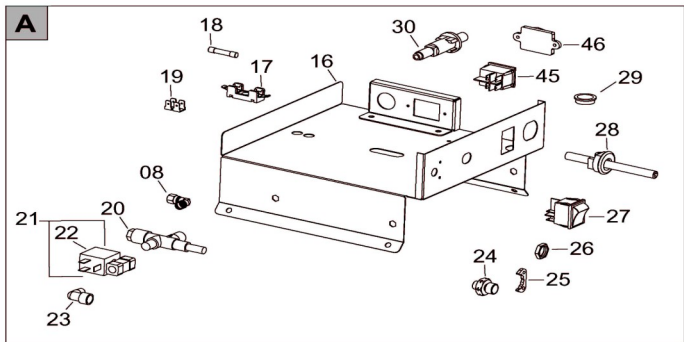

09275 - Professional Fireball 1602DV Propane Heater

Exploded Diagram & Parts List

Ref. No.	Description	SIP Part No.	Ref. No.	Description	SIP Part No.
1.	Combustion chamber	PW09-10095	25.	Fitting lock bracket	PW09-10070
2.	Cover	PW09-10104	26.	Nut	PW09-10012
3.	Front leg support	PW09-10052	27.	Switch	PW09-10071
4.	Rear leg support	PW09-10053	28.	Mains lead	PW09-10072
5.	Cable protection	PW09-10054	29.	Cable protection	PW09-10073
6.	Upper cover plate	PW09-10086	30.	Piezo igniter	PW09-10074
7.	Gas supply pipe	PW09-10097	31.	Combustion head	PW09-10100
8.	Elbow	PW09-10057	32.	Ignition electrode	PW09-10019
9.	Fan	PW09-10098	33.	H.T. Cable	PW09-10076
10.	Motor	PW09-10106	34.	Nozzle	PW09-10101
11.	Lock plate	PW09-10060	35.	Circlip	PW09-10022
12.	Inlet grill	PW09-10061	36.	Thermocouple	PW09-10078
13.	Control box cover	PW09-10062	37.	Thermocouple clip	PW09-10024
14.	Handle	PW09-10063	38.	Thermostat holder	PW09-10025
15.	Handle support	PW09-10064	39.	Safety thermostat	PW09-10026
16.	Support plate	PW09-10065	40.	Gas hose	PW09-10079
17.	Fuse holder	PW09-10066	41.	Excess flow valve	PW09-10080
18.	Fuse	PW09-10067	42.	Pressure regulator	PW09-10081
19.	Terminal block	PW09-10068	45.	Voltage switch	PW09-10082
20.	Thermal gas valve	PW09-10017	46.	Voltage switch cover	PW09-10083
21.	Solenoid valve	PW09-10089	47.	Air flap	PW09-10102
22.	Solenoid coil	PW09-10090	48.	Air flap	PW09-10103
23.	Brass fitting	PW09-10069	49.	Outlet grill	PW09-10084
24.	Brass fitting	PW09-10013			