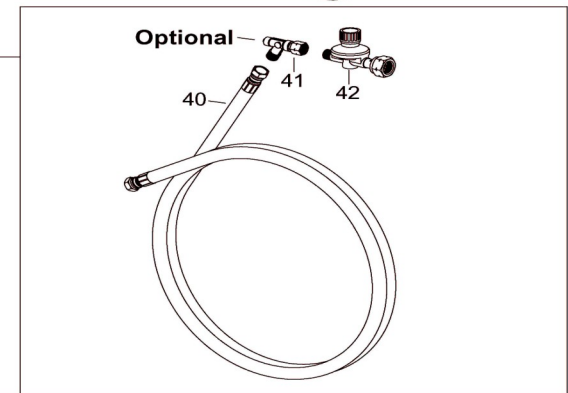

09275 - Professional Fireball 1602DV Propane Heater

Exploded Diagram & Parts List

Ref. No.	Description	SIP Part No.	Ref. No.	Description	SIP Part No.
1.	Combustion chamber	PW09-10095	25.	Fitting lock bracket	PW09-10070
2.	Cover	PW09-10104	26.	Nut	PW09-10012
3.	Front leg support	PW09-10052	27.	Switch	PW09-10071
4.	Rear leg support	PW09-10053	28.	Mains lead	PW09-10072
5.	Cable protection	PW09-10054	29.	Cable protection	PW09-10073
6.	Upper cover plate	PW09-10086	30.	Piezo igniter	PW09-10074
7.	Gas supply pipe	PW09-10097	31.	Combustion head	PW09-10100
8.	Elbow	PW09-10057	32.	Ignition electrode	PW09-10019
9.	Fan	PW09-10098	33.	H.T. Cable	PW09-10076
10.	Motor	PW09-10106	34.	Nozzle	PW09-10101
11.	Lock plate	PW09-10060	35.	Circlip	PW09-10022
12.	Inlet grill	PW09-10061	36.	Thermocouple	PW09-10078
13.	Control box cover	PW09-10062	37.	Thermocouple clip	PW09-10024
14.	Handle	PW09-10063	38.	Thermostat holder	PW09-10025
15.	Handle support	PW09-10064	39.	Safety thermostat	PW09-10026
16.	Support plate	PW09-10065	40.	Gas hose	PW09-10079
17.	Fuse holder	PW09-10066	41.	Excess flow valve	PW09-10080
18.	Fuse	PW09-10067	42.	Pressure regulator	PW09-10081
19.	Terminal block	PW09-10068	45.	Voltage switch	PW09-10082
20.	Thermal gas valve	PW09-10017	46.	Voltage switch cover	PW09-10083
21.	Solenoid valve	PW09-10089	47.	Air flap	PW09-10102
22.	Solenoid coil	PW09-10090	48.	Air flap	PW09-10103
23.	Brass fitting	PW09-10069	49.	Outlet grill	PW09-10084
24.	Brass fitting	PW09-10013			