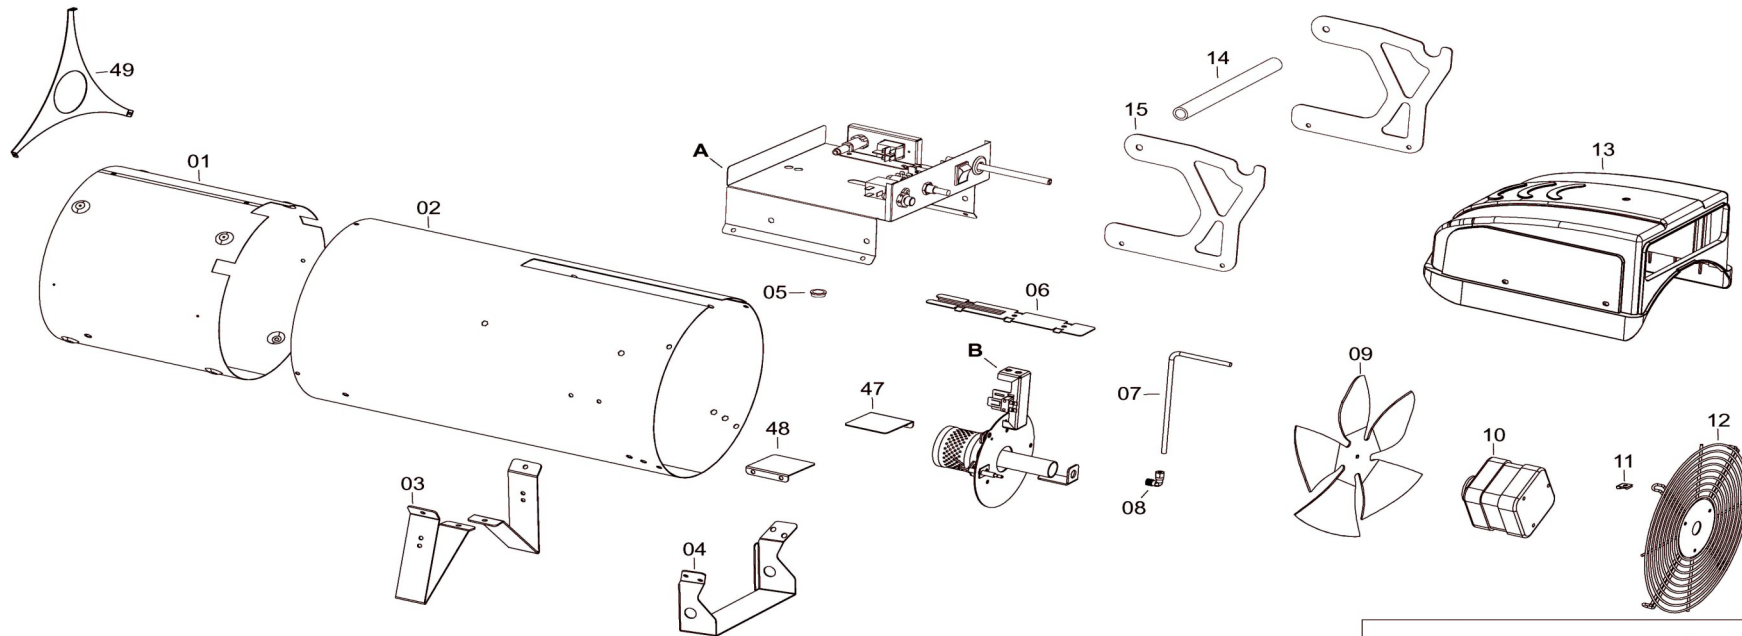

09275 - Professional Fireball 1602DV Propane Heater

Exploded Diagram & Parts List

Ref. No.	Description	SIP Part No.	Ref. No.	Description	SIP Part No.
1.	Combustion chamber	PW09-10095	25.	Fitting lock bracket	PW09-10070
2.	Cover	PW09-10104	26.	Nut	PW09-10012
3.	Front leg support	PW09-10052	27.	Switch	PW09-10071
4.	Rear leg support	PW09-10053	28.	Mains lead	PW09-10072
5.	Cable protection	PW09-10054	29.	Cable protection	PW09-10073
6.	Upper cover plate	PW09-10086	30.	Piezo igniter	PW09-10074
7.	Gas supply pipe	PW09-10097	31.	Combustion head	PW09-10100
8.	Elbow	PW09-10057	32.	Ignition electrode	PW09-10019
9.	Fan	PW09-10098	33.	H.T. Cable	PW09-10076
10.	Motor	PW09-10106	34.	Nozzle	PW09-10101
11.	Lock plate	PW09-10060	35.	Circlip	PW09-10022
12.	Inlet grill	PW09-10061	36.	Thermocouple	PW09-10078
13.	Control box cover	PW09-10062	37.	Thermocouple clip	PW09-10024
14.	Handle	PW09-10063	38.	Thermostat holder	PW09-10025
15.	Handle support	PW09-10064	39.	Safety thermostat	PW09-10026
16.	Support plate	PW09-10065	40.	Gas hose	PW09-10079
17.	Fuse holder	PW09-10066	41.	Excess flow valve	PW09-10080
18.	Fuse	PW09-10067	42.	Pressure regulator	PW09-10081
19.	Terminal block	PW09-10068	45.	Voltage switch	PW09-10082
20.	Thermal gas valve	PW09-10017	46.	Voltage switch cover	PW09-10083
21.	Solenoid valve	PW09-10089	47.	Air flap	PW09-10102
22.	Solenoid coil	PW09-10090	48.	Air flap	PW09-10103
23.	Brass fitting	PW09-10069	49.	Outlet grill	PW09-10084
24.	Brass fitting	PW09-10013			