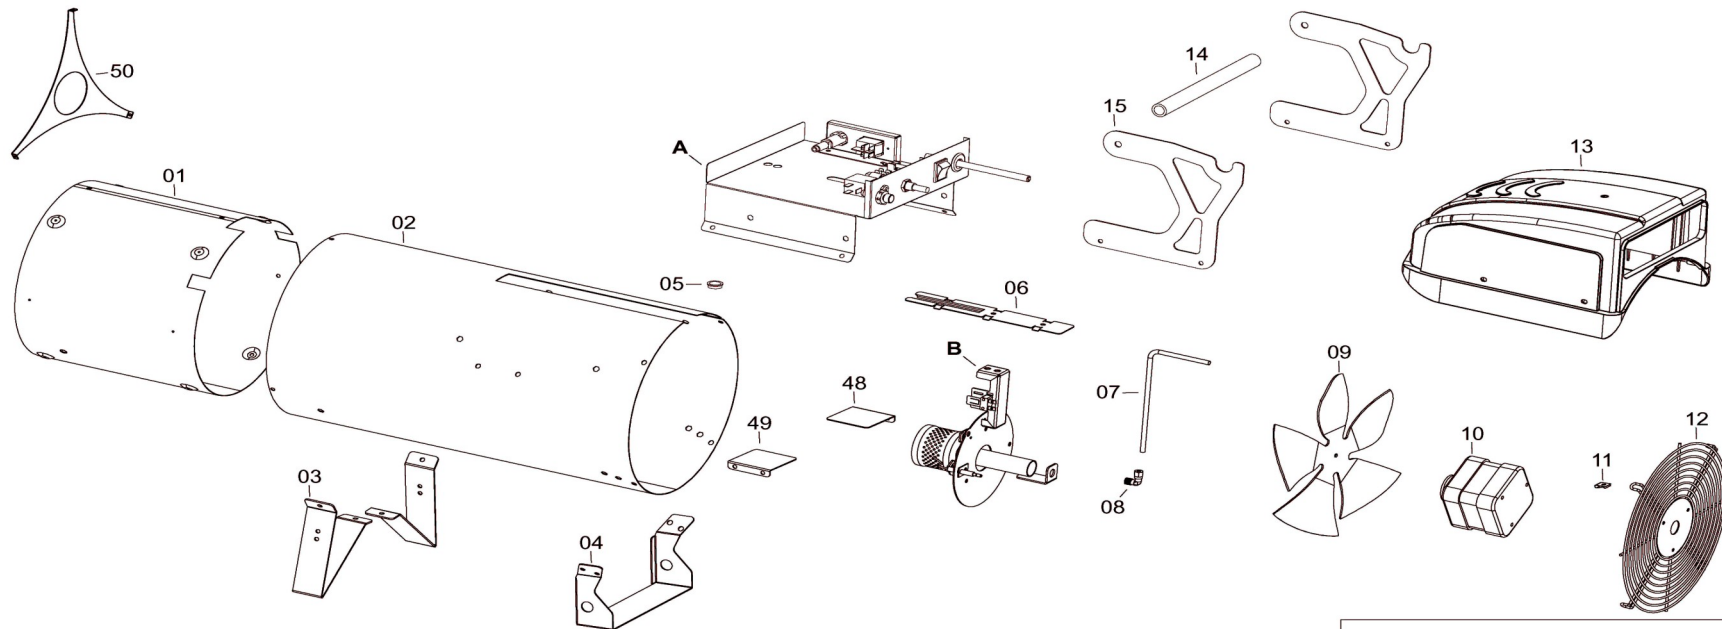

09276 - Professional Fireball 2261DV Propane Heater

Exploded Diagram & Parts List

Ref. No.	Description	SIP Part No.	Ref. No.	Description	SIP Part No.
1.	Combustion chamber	PW09-10109	25.	Fitting lock bracket	PW09-10070
2.	Cover	PW09-10110	26.	Nut	PW09-10012
3.	Front leg support	PW09-10111	27.	Switch	PW09-10071
4.	Rear leg support	PW09-10053	28.	Mains lead	PW09-10072
5.	Cable protection	PW09-10054	29.	Cable protection	PW09-10073
6.	Upper cover plate	PW09-10086	30.	Piezo igniter	PW09-10074
7.	Gas supply pipe	PW09-10112	31.	Combustion head	PW09-10122
8.	Elbow	PW09-10057	32.	Ignition electrode	PW09-10019
9.	Fan	PW09-10113	33.	H.T. Cable	PW09-10076
10.	Motor	PW09-10114	34.	Nozzle	PW09-10123
11.	Lock plate	PW09-10060	35.	Circlip	PW09-10022
12.	Inlet grill	PW09-10061	36.	Thermocouple	PW09-10124
13.	Control box cover	PW09-10115	37.	Thermocouple clip	PW09-10024
14.	Handle	PW09-10063	38.	Thermostat holder	PW09-10025
15.	Handle support	PW09-10064	39.	Safety thermostat	PW09-10026
16.	Electrics housing	PW09-10116	40.	Gas hose	PW09-10079
17.	Fuse holder	PW09-10066	41.	Excess flow valve	PW09-10080
18.	Fuse	PW09-10067	42.	Pressure regulator	PW09-10081
19.	Terminal block	PW09-10068	45.	Elbow	PW09-10125
20.	Thermal gas valve	PW09-10117	46.	Voltage switch	PW09-10082
21.	Solenoid valve	PW09-10118	47.	Voltage switch cover	PW09-10083
22.	Solenoid coil	PW09-10119	48.	Air flap	PW09-10102
23.	Brass fitting	PW09-10120	49.	Air flap	PW09-10103
24.	Brass fitting	PW09-10121	50.	Outlet grill	PW09-10126