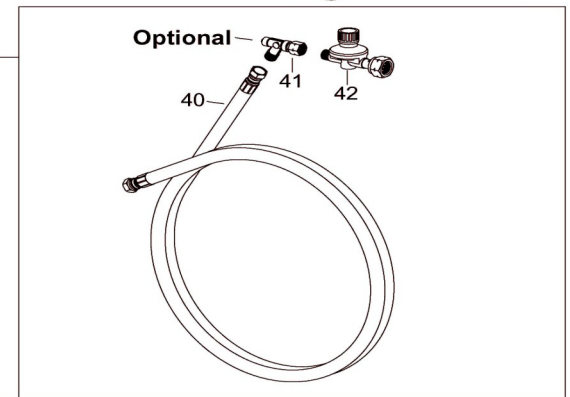

09276 - Professional Fireball 2261DV Propane Heater

Exploded Diagram & Parts List

Ref. No.	Description	SIP Part No.	Ref. No.	Description	SIP Part No.
1.	Combustion chamber	PW09-10109	25.	Fitting lock bracket	PW09-10070
2.	Cover	PW09-10110	26.	Nut	PW09-10012
3.	Front leg support	PW09-10111	27.	Switch	PW09-10071
4.	Rear leg support	PW09-10053	28.	Mains lead	PW09-10072
5.	Cable protection	PW09-10054	29.	Cable protection	PW09-10073
6.	Upper cover plate	PW09-10086	30.	Piezo igniter	PW09-10074
7.	Gas supply pipe	PW09-10112	31.	Combustion head	PW09-10122
8.	Elbow	PW09-10057	32.	Ignition electrode	PW09-10019
9.	Fan	PW09-10113	33.	H.T. Cable	PW09-10076
10.	Motor	PW09-10114	34.	Nozzle	PW09-10123
11.	Lock plate	PW09-10060	35.	Circlip	PW09-10022
12.	Inlet grill	PW09-10061	36.	Thermocouple	PW09-10124
13.	Control box cover	PW09-10115	37.	Thermocouple clip	PW09-10024
14.	Handle	PW09-10063	38.	Thermostat holder	PW09-10025
15.	Handle support	PW09-10064	39.	Safety thermostat	PW09-10026
16.	Electrics housing	PW09-10116	40.	Gas hose	PW09-10079
17.	Fuse holder	PW09-10066	41.	Excess flow valve	PW09-10080
18.	Fuse	PW09-10067	42.	Pressure regulator	PW09-10081
19.	Terminal block	PW09-10068	45.	Elbow	PW09-10125
20.	Thermal gas valve	PW09-10117	46.	Voltage switch	PW09-10082
21.	Solenoid valve	PW09-10118	47.	Voltage switch cover	PW09-10083
22.	Solenoid coil	PW09-10119	48.	Air flap	PW09-10102
23.	Brass fitting	PW09-10120	49.	Air flap	PW09-10103
24.	Brass fitting	PW09-10121	50.	Outlet grill	PW09-10126