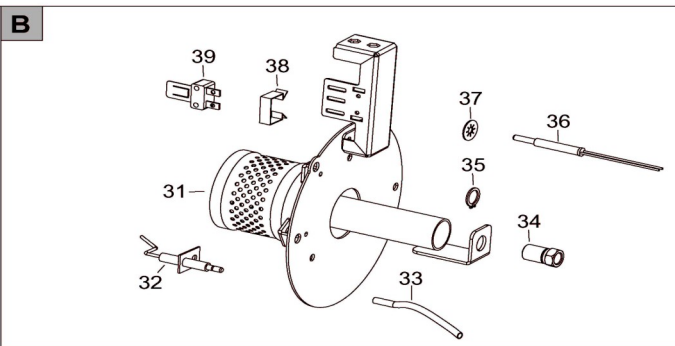

09276 - Professional Fireball 2261DV Propane Heater

Exploded Diagram & Parts List

Ref. No.	Description	SIP Part No.	Ref. No.	Description	SIP Part No.
1.	Combustion chamber	PW09-10109	25.	Fitting lock bracket	PW09-10070
2.	Cover	PW09-10110	26.	Nut	PW09-10012
3.	Front leg support	PW09-10111	27.	Switch	PW09-10071
4.	Rear leg support	PW09-10053	28.	Mains lead	PW09-10072
5.	Cable protection	PW09-10054	29.	Cable protection	PW09-10073
6.	Upper cover plate	PW09-10086	30.	Piezo igniter	PW09-10074
7.	Gas supply pipe	PW09-10112	31.	Combustion head	PW09-10122
8.	Elbow	PW09-10057	32.	Ignition electrode	PW09-10019
9.	Fan	PW09-10113	33.	H.T. Cable	PW09-10076
10.	Motor	PW09-10114	34.	Nozzle	PW09-10123
11.	Lock plate	PW09-10060	35.	Circlip	PW09-10022
12.	Inlet grill	PW09-10061	36.	Thermocouple	PW09-10124
13.	Control box cover	PW09-10115	37.	Thermocouple clip	PW09-10024
14.	Handle	PW09-10063	38.	Thermostat holder	PW09-10025
15.	Handle support	PW09-10064	39.	Safety thermostat	PW09-10026
16.	Electrics housing	PW09-10116	40.	Gas hose	PW09-10079
17.	Fuse holder	PW09-10066	41.	Excess flow valve	PW09-10080
18.	Fuse	PW09-10067	42.	Pressure regulator	PW09-10081
19.	Terminal block	PW09-10068	45.	Elbow	PW09-10125
20.	Thermal gas valve	PW09-10117	46.	Voltage switch	PW09-10082
21.	Solenoid valve	PW09-10118	47.	Voltage switch cover	PW09-10083
22.	Solenoid coil	PW09-10119	48.	Air flap	PW09-10102
23.	Brass fitting	PW09-10120	49.	Air flap	PW09-10103
24.	Brass fitting	PW09-10121	50.	Outlet grill	PW09-10126