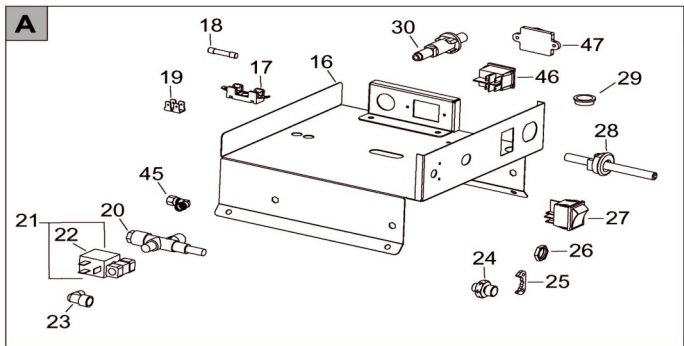

09276 - Professional Fireball 2261DV Propane Heater

Exploded Diagram & Parts List

Ref. No.	Description	SIP Part No.	Ref. No.	Description	SIP Part No.
1.	Combustion chamber	PW09-10109	25.	Fitting lock bracket	PW09-10070
2.	Cover	PW09-10110	26.	Nut	PW09-10012
3.	Front leg support	PW09-10111	27.	Switch	PW09-10071
4.	Rear leg support	PW09-10053	28.	Mains lead	PW09-10072
5.	Cable protection	PW09-10054	29.	Cable protection	PW09-10073
6.	Upper cover plate	PW09-10086	30.	Piezo igniter	PW09-10074
7.	Gas supply pipe	PW09-10112	31.	Combustion head	PW09-10122
8.	Elbow	PW09-10057	32.	Ignition electrode	PW09-10019
9.	Fan	PW09-10113	33.	H.T. Cable	PW09-10076
10.	Motor	PW09-10114	34.	Nozzle	PW09-10123
11.	Lock plate	PW09-10060	35.	Circlip	PW09-10022
12.	Inlet grill	PW09-10061	36.	Thermocouple	PW09-10124
13.	Control box cover	PW09-10115	37.	Thermocouple clip	PW09-10024
14.	Handle	PW09-10063	38.	Thermostat holder	PW09-10025
15.	Handle support	PW09-10064	39.	Safety thermostat	PW09-10026
16.	Electrics housing	PW09-10116	40.	Gas hose	PW09-10079
17.	Fuse holder	PW09-10066	41.	Excess flow valve	PW09-10080
18.	Fuse	PW09-10067	42.	Pressure regulator	PW09-10081
19.	Terminal block	PW09-10068	45.	Elbow	PW09-10125
20.	Thermal gas valve	PW09-10117	46.	Voltage switch	PW09-10082
21.	Solenoid valve	PW09-10118	47.	Voltage switch cover	PW09-10083
22.	Solenoid coil	PW09-10119	48.	Air flap	PW09-10102
23.	Brass fitting	PW09-10120	49.	Air flap	PW09-10103
24.	Brass fitting	PW09-10121	50.	Outlet grill	PW09-10126