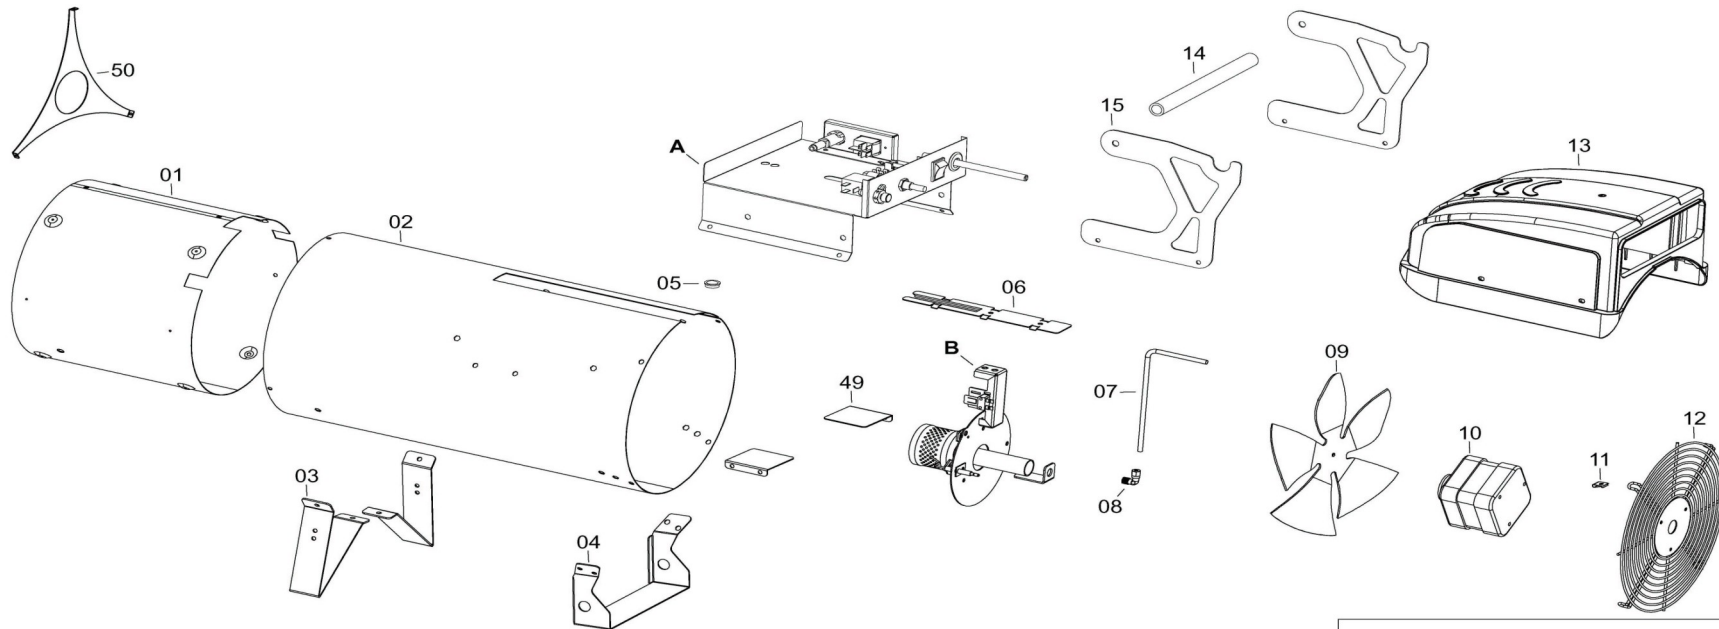

09277 - Professional Fireball 2901DV Propane Heater

Exploded Diagram & Parts List

| <i>Ref. No.</i> | <i>Description</i> | <i>SIP Part No.</i> | <i>Ref. No.</i> | <i>Description</i> | <i>SIP Part No.</i> |
|-----------------|--------------------|---------------------|-----------------|----------------------|---------------------|
| 1. | Combustion chamber | PW09-10127 | 25. | Fitting lock bracket | PW09-10070 |
| 2. | Cover | PW09-10128 | 26. | Nut | PW09-10012 |
| 3. | Front leg support | PW09-10111 | 27. | Switch | PW09-10071 |
| 4. | Rear leg support | PW09-10053 | 28. | Mains lead | PW09-10072 |
| 5. | Cable protection | PW09-10054 | 29. | Cable protection | PW09-10073 |
| 6. | Upper cover plate | PW09-10086 | 30. | Piezo igniter | PW09-10074 |
| 7. | Gas supply pipe | PW09-10130 | 31. | Combustion head | PW09-10133 |
| 8. | Elbow | PW09-10057 | 32. | Ignition electrode | PW09-10019 |
| 9. | Fan | PW09-10131 | 33. | H.T. Cable | PW09-10076 |
| 10. | Motor | PW09-10132 | 34. | Nozzle | PW09-10134 |
| 11. | Lock plate | PW09-10060 | 35. | Circlip | PW09-10022 |
| 12. | Inlet grill | PW09-10306 | 36. | Thermocouple | PW09-10124 |
| 13. | Control box cover | PW09-10115 | 37. | Thermocouple clip | PW09-10024 |
| 14. | Handle | PW09-10063 | 38. | Thermocouple holder | PW09-10025 |
| 15. | Handle support | PW09-10064 | 39. | Safety thermostat | PW09-10026 |
| 16. | Electrics housing | PW09-10116 | 40. | Gas hose | PW09-10079 |
| 17. | Fuse holder | PW09-10066 | 41. | Excess flow valve | PW09-10080 |
| 18. | Fuse | PW09-10067 | 42. | Pressure regulator | PW09-10081 |
| 19. | Terminal block | PW09-10068 | 45. | Elbow | PW09-10125 |
| 20. | Thermal gas valve | PW09-10117 | 46. | Voltage switch | PW09-10082 |
| 21. | Solenoid valve | PW09-10118 | 47. | Voltage switch cover | PW09-10083 |
| 22. | Solenoid coil | PW09-10119 | 48. | Capacitor | PW09-10135 |
| 23. | Brass fitting | PW09-10120 | 49. | Air flap | PW09-10136 |
| 24. | Brass fitting | PW09-10121 | 50. | Outlet grill | PW09-10126 |