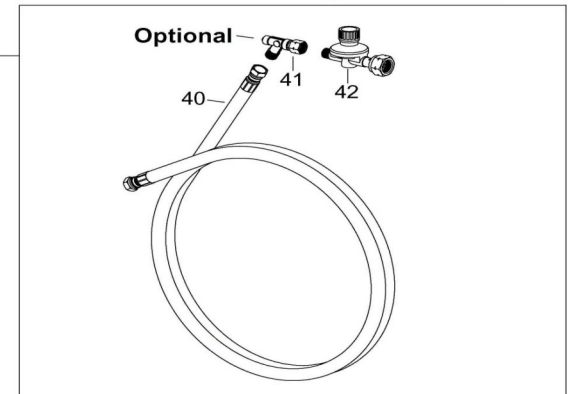

09277 - Professional Fireball 2901DV Propane Heater

Exploded Diagram & Parts List

| <i>Ref. No.</i> | <i>Description</i> | <i>SIP Part No.</i> | <i>Ref. No.</i> | <i>Description</i> | <i>SIP Part No.</i> |
|-----------------|--------------------|---------------------|-----------------|----------------------|---------------------|
| 1. | Combustion chamber | PW09-10127 | 25. | Fitting lock bracket | PW09-10070 |
| 2. | Cover | PW09-10128 | 26. | Nut | PW09-10012 |
| 3. | Front leg support | PW09-10111 | 27. | Switch | PW09-10071 |
| 4. | Rear leg support | PW09-10053 | 28. | Mains lead | PW09-10072 |
| 5. | Cable protection | PW09-10054 | 29. | Cable protection | PW09-10073 |
| 6. | Upper cover plate | PW09-10086 | 30. | Piezo igniter | PW09-10074 |
| 7. | Gas supply pipe | PW09-10130 | 31. | Combustion head | PW09-10133 |
| 8. | Elbow | PW09-10057 | 32. | Ignition electrode | PW09-10019 |
| 9. | Fan | PW09-10131 | 33. | H.T. Cable | PW09-10076 |
| 10. | Motor | PW09-10132 | 34. | Nozzle | PW09-10134 |
| 11. | Lock plate | PW09-10060 | 35. | Circlip | PW09-10022 |
| 12. | Inlet grill | PW09-10306 | 36. | Thermocouple | PW09-10124 |
| 13. | Control box cover | PW09-10115 | 37. | Thermocouple clip | PW09-10024 |
| 14. | Handle | PW09-10063 | 38. | Thermocouple holder | PW09-10025 |
| 15. | Handle support | PW09-10064 | 39. | Safety thermostat | PW09-10026 |
| 16. | Electrics housing | PW09-10116 | 40. | Gas hose | PW09-10079 |
| 17. | Fuse holder | PW09-10066 | 41. | Excess flow valve | PW09-10080 |
| 18. | Fuse | PW09-10067 | 42. | Pressure regulator | PW09-10081 |
| 19. | Terminal block | PW09-10068 | 45. | Elbow | PW09-10125 |
| 20. | Thermal gas valve | PW09-10117 | 46. | Voltage switch | PW09-10082 |
| 21. | Solenoid valve | PW09-10118 | 47. | Voltage switch cover | PW09-10083 |
| 22. | Solenoid coil | PW09-10119 | 48. | Capacitor | PW09-10135 |
| 23. | Brass fitting | PW09-10120 | 49. | Air flap | PW09-10136 |
| 24. | Brass fitting | PW09-10121 | 50. | Outlet grill | PW09-10126 |