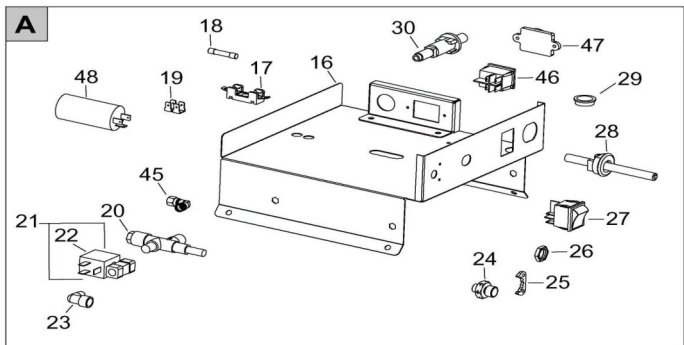

09277 - Professional Fireball 2901DV Propane Heater

Exploded Diagram & Parts List

| <i>Ref. No.</i> | <i>Description</i> | <i>SIP Part No.</i> | <i>Ref. No.</i> | <i>Description</i> | <i>SIP Part No.</i> |
|-----------------|--------------------|---------------------|-----------------|----------------------|---------------------|
| 1. | Combustion chamber | PW09-10127 | 25. | Fitting lock bracket | PW09-10070 |
| 2. | Cover | PW09-10128 | 26. | Nut | PW09-10012 |
| 3. | Front leg support | PW09-10111 | 27. | Switch | PW09-10071 |
| 4. | Rear leg support | PW09-10053 | 28. | Mains lead | PW09-10072 |
| 5. | Cable protection | PW09-10054 | 29. | Cable protection | PW09-10073 |
| 6. | Upper cover plate | PW09-10086 | 30. | Piezo igniter | PW09-10074 |
| 7. | Gas supply pipe | PW09-10130 | 31. | Combustion head | PW09-10133 |
| 8. | Elbow | PW09-10057 | 32. | Ignition electrode | PW09-10019 |
| 9. | Fan | PW09-10131 | 33. | H.T. Cable | PW09-10076 |
| 10. | Motor | PW09-10132 | 34. | Nozzle | PW09-10134 |
| 11. | Lock plate | PW09-10060 | 35. | Circlip | PW09-10022 |
| 12. | Inlet grill | PW09-10306 | 36. | Thermocouple | PW09-10124 |
| 13. | Control box cover | PW09-10115 | 37. | Thermocouple clip | PW09-10024 |
| 14. | Handle | PW09-10063 | 38. | Thermocouple holder | PW09-10025 |
| 15. | Handle support | PW09-10064 | 39. | Safety thermostat | PW09-10026 |
| 16. | Electrics housing | PW09-10116 | 40. | Gas hose | PW09-10079 |
| 17. | Fuse holder | PW09-10066 | 41. | Excess flow valve | PW09-10080 |
| 18. | Fuse | PW09-10067 | 42. | Pressure regulator | PW09-10081 |
| 19. | Terminal block | PW09-10068 | 45. | Elbow | PW09-10125 |
| 20. | Thermal gas valve | PW09-10117 | 46. | Voltage switch | PW09-10082 |
| 21. | Solenoid valve | PW09-10118 | 47. | Voltage switch cover | PW09-10083 |
| 22. | Solenoid coil | PW09-10119 | 48. | Capacitor | PW09-10135 |
| 23. | Brass fitting | PW09-10120 | 49. | Air flap | PW09-10136 |
| 24. | Brass fitting | PW09-10121 | 50. | Outlet grill | PW09-10126 |