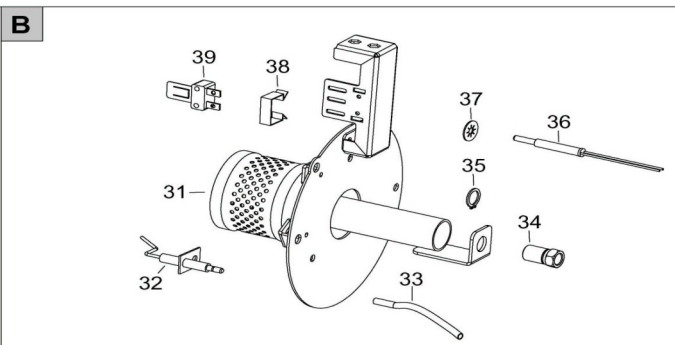

09277 - Professional Fireball 2901DV Propane Heater

Exploded Diagram & Parts List

| <i>Ref. No.</i> | <i>Description</i> | <i>SIP Part No.</i> | <i>Ref. No.</i> | <i>Description</i> | <i>SIP Part No.</i> |
|-----------------|--------------------|---------------------|-----------------|----------------------|---------------------|
| 1. | Combustion chamber | PW09-10127 | 25. | Fitting lock bracket | PW09-10070 |
| 2. | Cover | PW09-10128 | 26. | Nut | PW09-10012 |
| 3. | Front leg support | PW09-10111 | 27. | Switch | PW09-10071 |
| 4. | Rear leg support | PW09-10053 | 28. | Mains lead | PW09-10072 |
| 5. | Cable protection | PW09-10054 | 29. | Cable protection | PW09-10073 |
| 6. | Upper cover plate | PW09-10086 | 30. | Piezo igniter | PW09-10074 |
| 7. | Gas supply pipe | PW09-10130 | 31. | Combustion head | PW09-10133 |
| 8. | Elbow | PW09-10057 | 32. | Ignition electrode | PW09-10019 |
| 9. | Fan | PW09-10131 | 33. | H.T. Cable | PW09-10076 |
| 10. | Motor | PW09-10132 | 34. | Nozzle | PW09-10134 |
| 11. | Lock plate | PW09-10060 | 35. | Circlip | PW09-10022 |
| 12. | Inlet grill | PW09-10306 | 36. | Thermocouple | PW09-10124 |
| 13. | Control box cover | PW09-10115 | 37. | Thermocouple clip | PW09-10024 |
| 14. | Handle | PW09-10063 | 38. | Thermocouple holder | PW09-10025 |
| 15. | Handle support | PW09-10064 | 39. | Safety thermostat | PW09-10026 |
| 16. | Electrics housing | PW09-10116 | 40. | Gas hose | PW09-10079 |
| 17. | Fuse holder | PW09-10066 | 41. | Excess flow valve | PW09-10080 |
| 18. | Fuse | PW09-10067 | 42. | Pressure regulator | PW09-10081 |
| 19. | Terminal block | PW09-10068 | 45. | Elbow | PW09-10125 |
| 20. | Thermal gas valve | PW09-10117 | 46. | Voltage switch | PW09-10082 |
| 21. | Solenoid valve | PW09-10118 | 47. | Voltage switch cover | PW09-10083 |
| 22. | Solenoid coil | PW09-10119 | 48. | Capacitor | PW09-10135 |
| 23. | Brass fitting | PW09-10120 | 49. | Air flap | PW09-10136 |
| 24. | Brass fitting | PW09-10121 | 50. | Outlet grill | PW09-10126 |