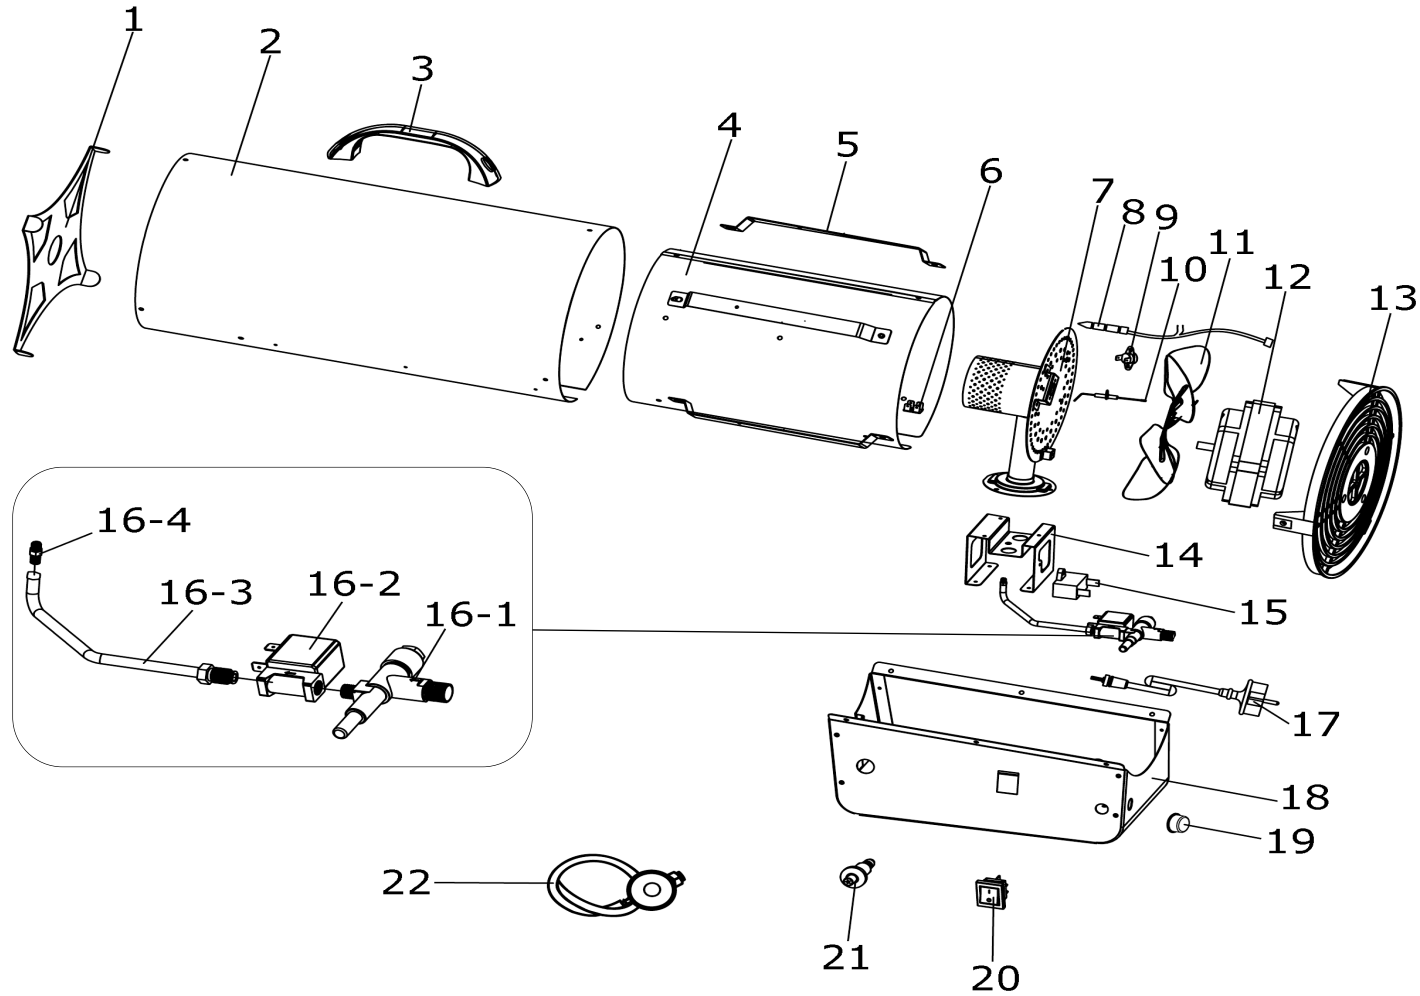

09289 - Fireball 1030 Propane Heater

Exploded Diagram & Parts List

<i>Ref. No.</i>	<i>Description</i>	<i>Sip Part No.</i>	<i>Ref. No.</i>	<i>Description</i>	<i>Sip Part No.</i>
1.	Front grill	PW09-10339	14.	Burner support	PW09-10350
2.	Cover	PW09-10340	15.	Capacitor 2mf	PW09-10351
3.	Handle	PW09-10341	16-1.	Gas valve	PW09-10331
4.	Chamber	PW09-10342	16-2.	Solenoid valve	PW09-10332
5.	Chamber bracket	PW09-10343	16-3.	Gas pipe	PW09-10352
6.	Terminal block	PW09-10344	16-4.	Gas nozzle	PW09-10353
7.	Burner assembly	PW09-10345	17.	Mains lead	PW09-10323
8.	Thermocouple	PW09-10406	18.	Base	PW09-10354
9.	Thermostat	PW09-10346	19.	Plastic cover	PW09-10326
10.	Electrode	PW09-10336	20.	Switch	PW09-10329
11.	Fan	PW09-10347	21.	Piezo ignitor	PW09-10330
12.	Motor	PW09-10348	22.	Regulator (700mbar) c/w hose	PW09-10325
13.	Rear grill	PW09-10349			