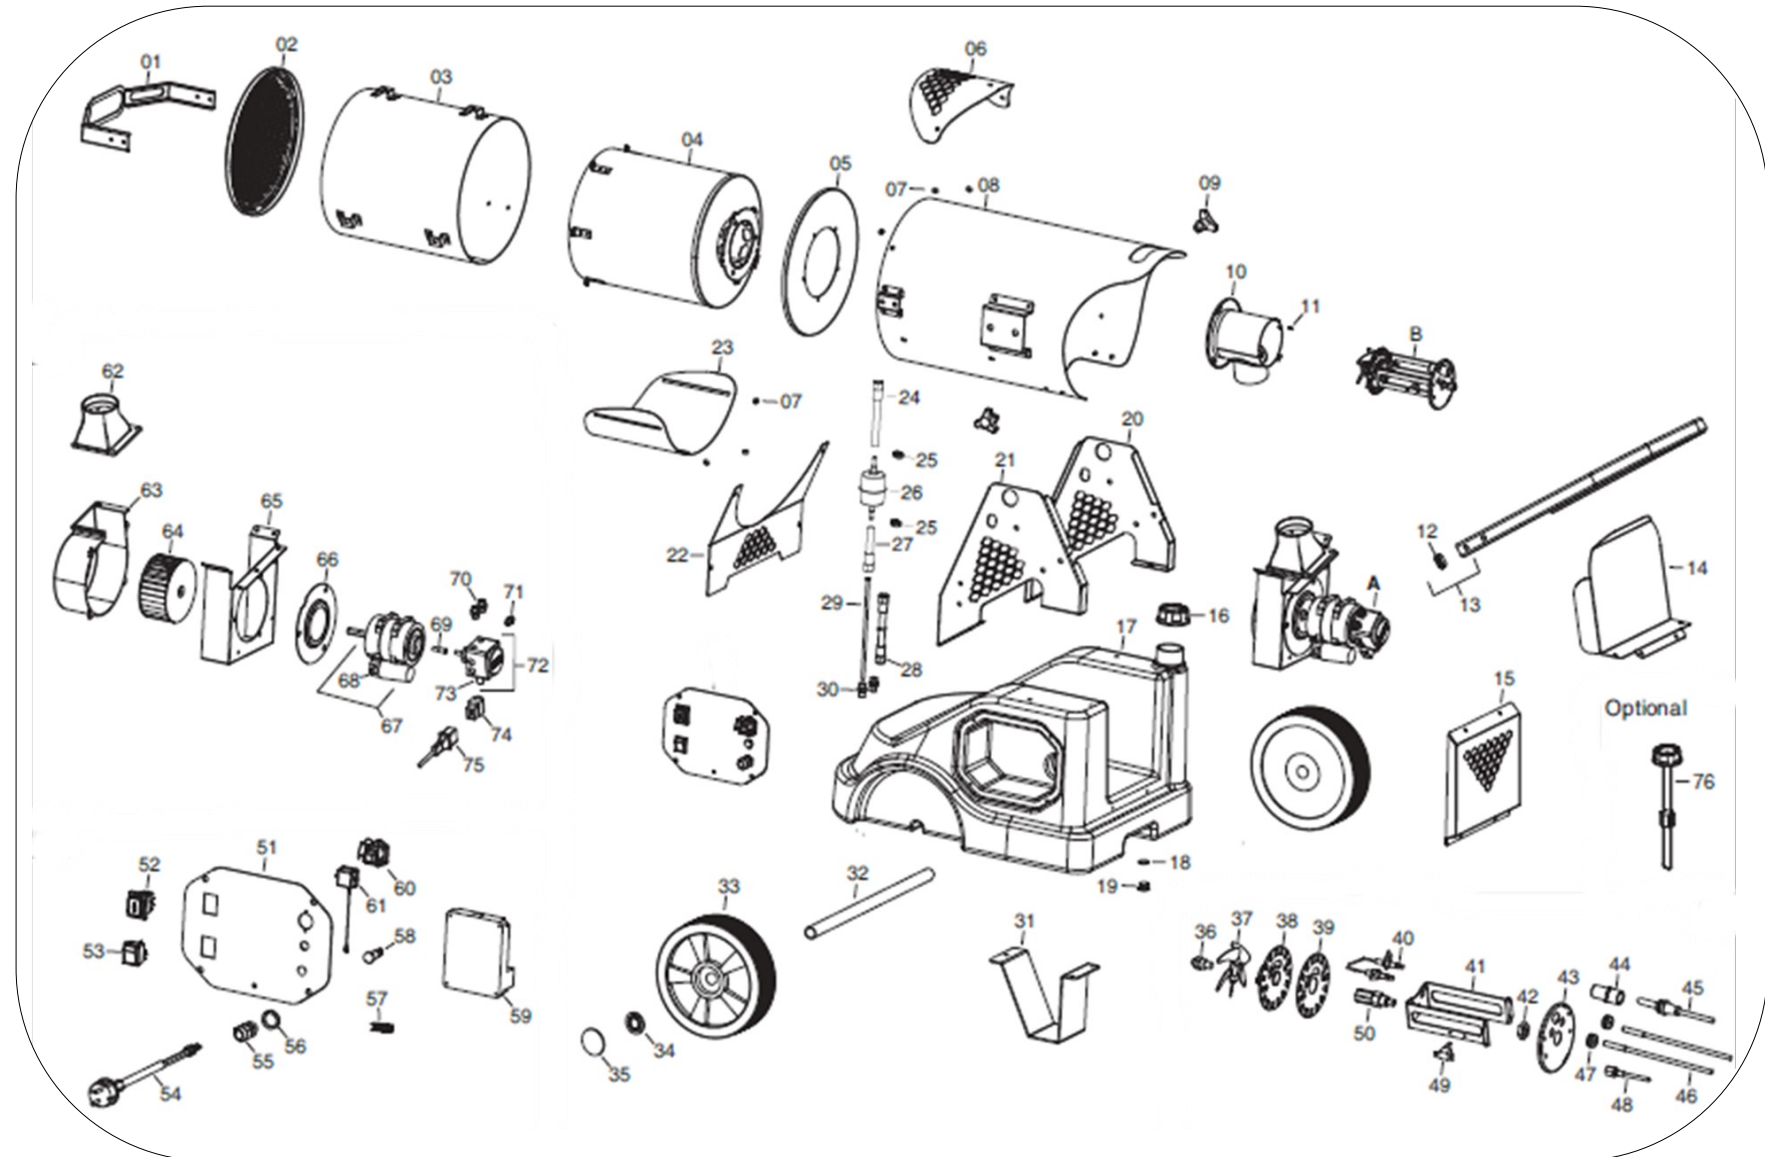

09296 – SIP 1830 Infrared Diesel / Paraffin Heater
   
 Exploded Diagram & Parts List

Ref. No.	Description	SIP Part No.	Ref. No.	Description	SIP Part No.	Ref. No.	Description	SIP Part No.
1.	Protective Plate	PW24-00006	28.	Flex diesel pipe	PW24-00031	55.	Cable fastener	PW24-00051
2.	Front Heat Disc	PW24-00007	29.	Suction pipe	95536	56.	Cable fastener nut	PW24-00052
3.	Insulating Barrel	PW24-00008	30.	Brass fitting	PW24-00032	57.	Ground terminal board	PW24-00053
4.	Combustion Chamber	PW24-00009	31.	Support Foot	PW24-00033	58.	230V Lamp	PW24-00054
5.	Rear Disc	PW24-00010	32.	Wheel axle	PW24-00034	59.	Flame control box	PW24-00055
6.	Upper Heat Canopy	PW24-00011	33.	Wheel	PW24-00035	60.	Thermostat plug	95558
7.	Spacer	PW24-00012	34.	Wheel Clips	95533	61.	Thermostat plug cover	PW24-00056
8.	Heater Body	PW24-00013	35.	Black wheel cover	95534	62.	Elbow connection	PW24-00057
9.	Handwheel	PW24-00014	36.	Danfoss Nozzle	PW24-00036	63.	Fan Duct / Cowl	PW24-00058
10.	Blast tube	PW24-00015	37.	Air flap	PW24-00037	64.	Fan	PW24-00059
11.	Terminal board	PW24-00016	38.	Diffuser ring	PW24-00038	65.	Fan support bracket	PW24-00060
12.	Pipe cap	PW24-00017	39.	Air Disc	PW24-00039	66.	Motor support bracket	PW24-00061
13.	Handle	PW24-00018	40.	Ignition electrode	93637	67.	Motor	PW24-00062
14.	Panel	PW24-00019	41.	Electrodes support stirrup	PW24-00040	68.	4 $\mu$ F Capacitor	PW24-00063
15.	Panel	PW24-00020	42.	Brass lock nut	PW24-00041	69.	Motor-pump coupling	93654
16.	Tank cap	95522	43.	Burner Support Disc	PW24-00042	70.	Fitting	PW24-00064
17.	Fuel Tank	PW24-00021	44.	Photoresistor support	PW24-00043	71.	Fitting	PW24-00065
18.	O-ring	PW24-00022	45.	Photocell	93655	72.	Danfoss Diesel pump	95563
19.	Drain cap	PW24-00023	46.	H.T. Cable connect.	PW24-00044	73.	Danfoss Solenoid coil	93512
20.	DX Panel	PW24-00024	47.	Cable protection	PW24-00045	74.	Danfoss Solenoid valve body	93653
21.	SX Panel	PW24-00025	48.	Micropipe	PW24-00046	72.	Suntec Diesel Pump	PW24-00066
22.	Panel	PW24-00026	49.	Safety thermostat	93533	73.	Suntec Solenoid coil	PW24-00067
23.	Lower Adj Heat Protector	PW24-00027	50.	Nozzle support	PW24-00047	74.	Suntec Solenoid valve body	PW24-00068
24.	Flex diesel pipe	PW24-00028	51.	Legend Plate	PW24-00048	75.	Solenoid valve cable	PW24-00069
25.	Clip	PW24-00029	52.	Switch	93627	76.	Cap with level control	09255
26.	Fuel Filter	PW24-00030	53.	Reset button	PW24-00049			
27.	Flex diesel pipe	93610	54.	Power cord	PW24-00050			