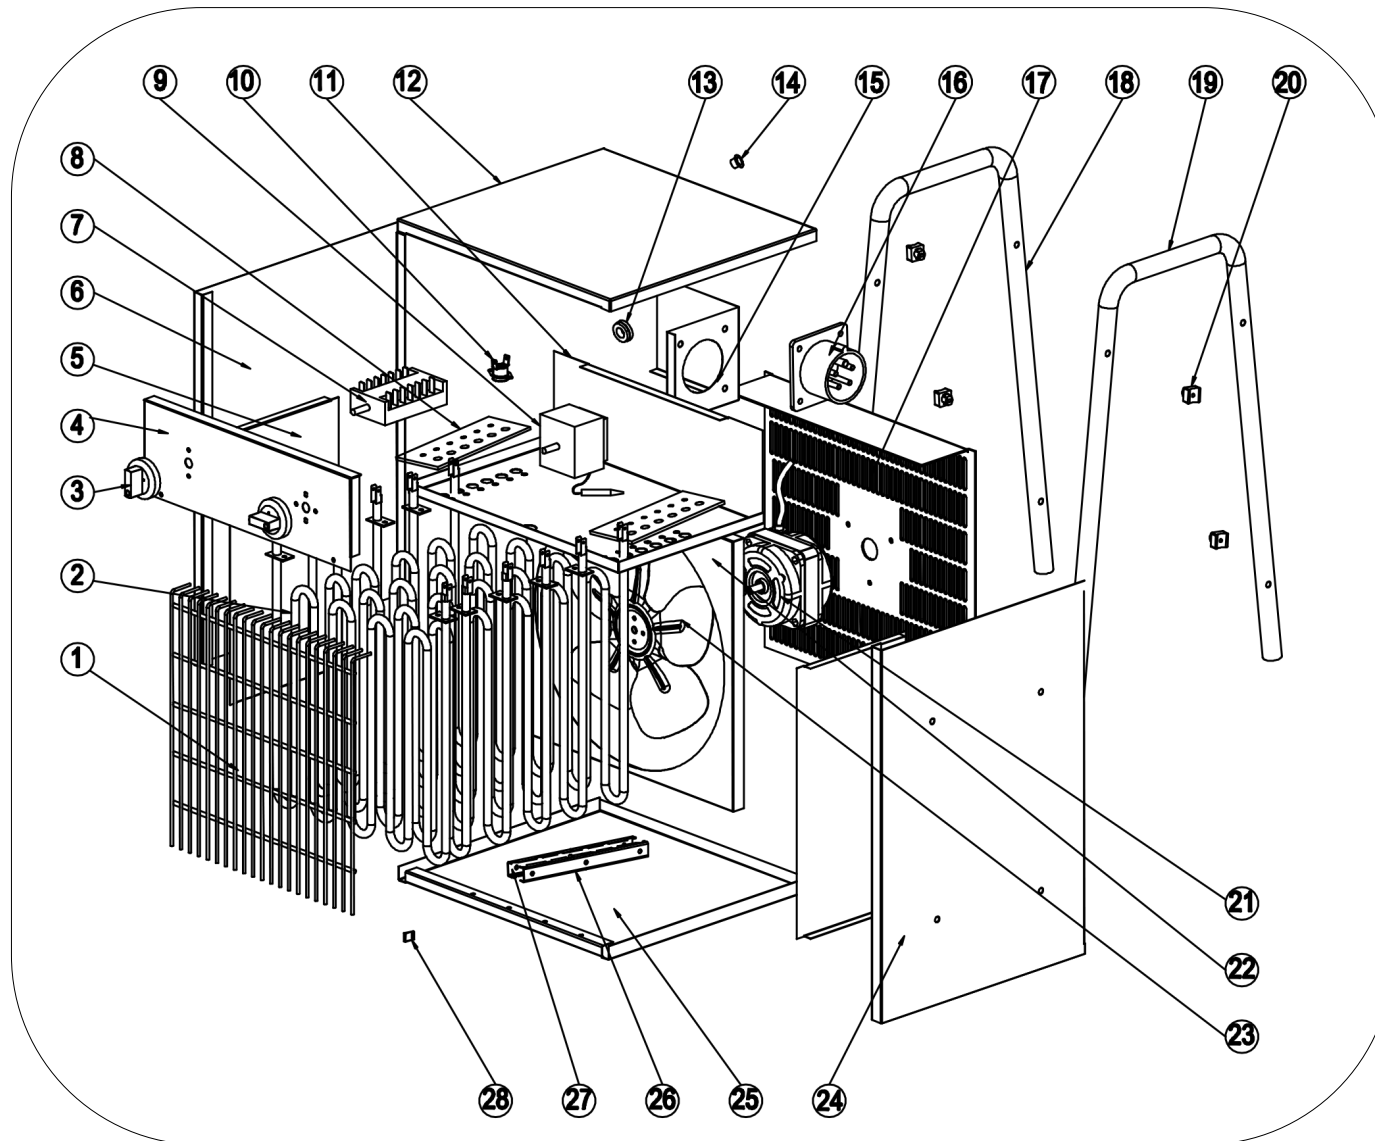

09298– SIP Fireball Turbofan 15000 - 3PH

 Exploded Diagram & Parts List

<i>Ref. No.</i>	<i>Description</i>	<i>SIP Part No.</i>
1.	Front Grill	PW09-00400
2.	Heating Element	PW09-00401
3.	Knob	PW09-00402
4.	Control Panel	PW09-00403
5.	Insulation Plate	PW09-00404
6.	Left Panel	PW09-00405
7.	Switch	PW09-00406
8.	Insulation Plate	PW09-00407
9.	Thermostat with Probe	PW09-00408
10.	Thermostat	PW09-00409
11.	Centre Panel	PW09-00410
12.	Top Cover	PW09-00411
13.	Protection Bush	PW09-00412
14.	Blanking Plug	PW09-00413
15.	Plate	PW09-00414
16.	Plug	PW09-00415
17.	Inlet Grill	PW09-00416
18.	Left Frame	PW09-00417
19.	Right Frame	PW09-00418
20.	Frame Fitting	PW09-00419
21.	Fan Motor	PW09-00420
22.	Fan Housing	PW09-00421
23.	Fan	PW09-00422
24.	Right Panel	PW09-00423
25.	Bottom Panel	PW09-00424
26.	Element Support	PW09-00425
27.	Element Support	PW09-00426
28.	Sensor Clip	PW09-00427