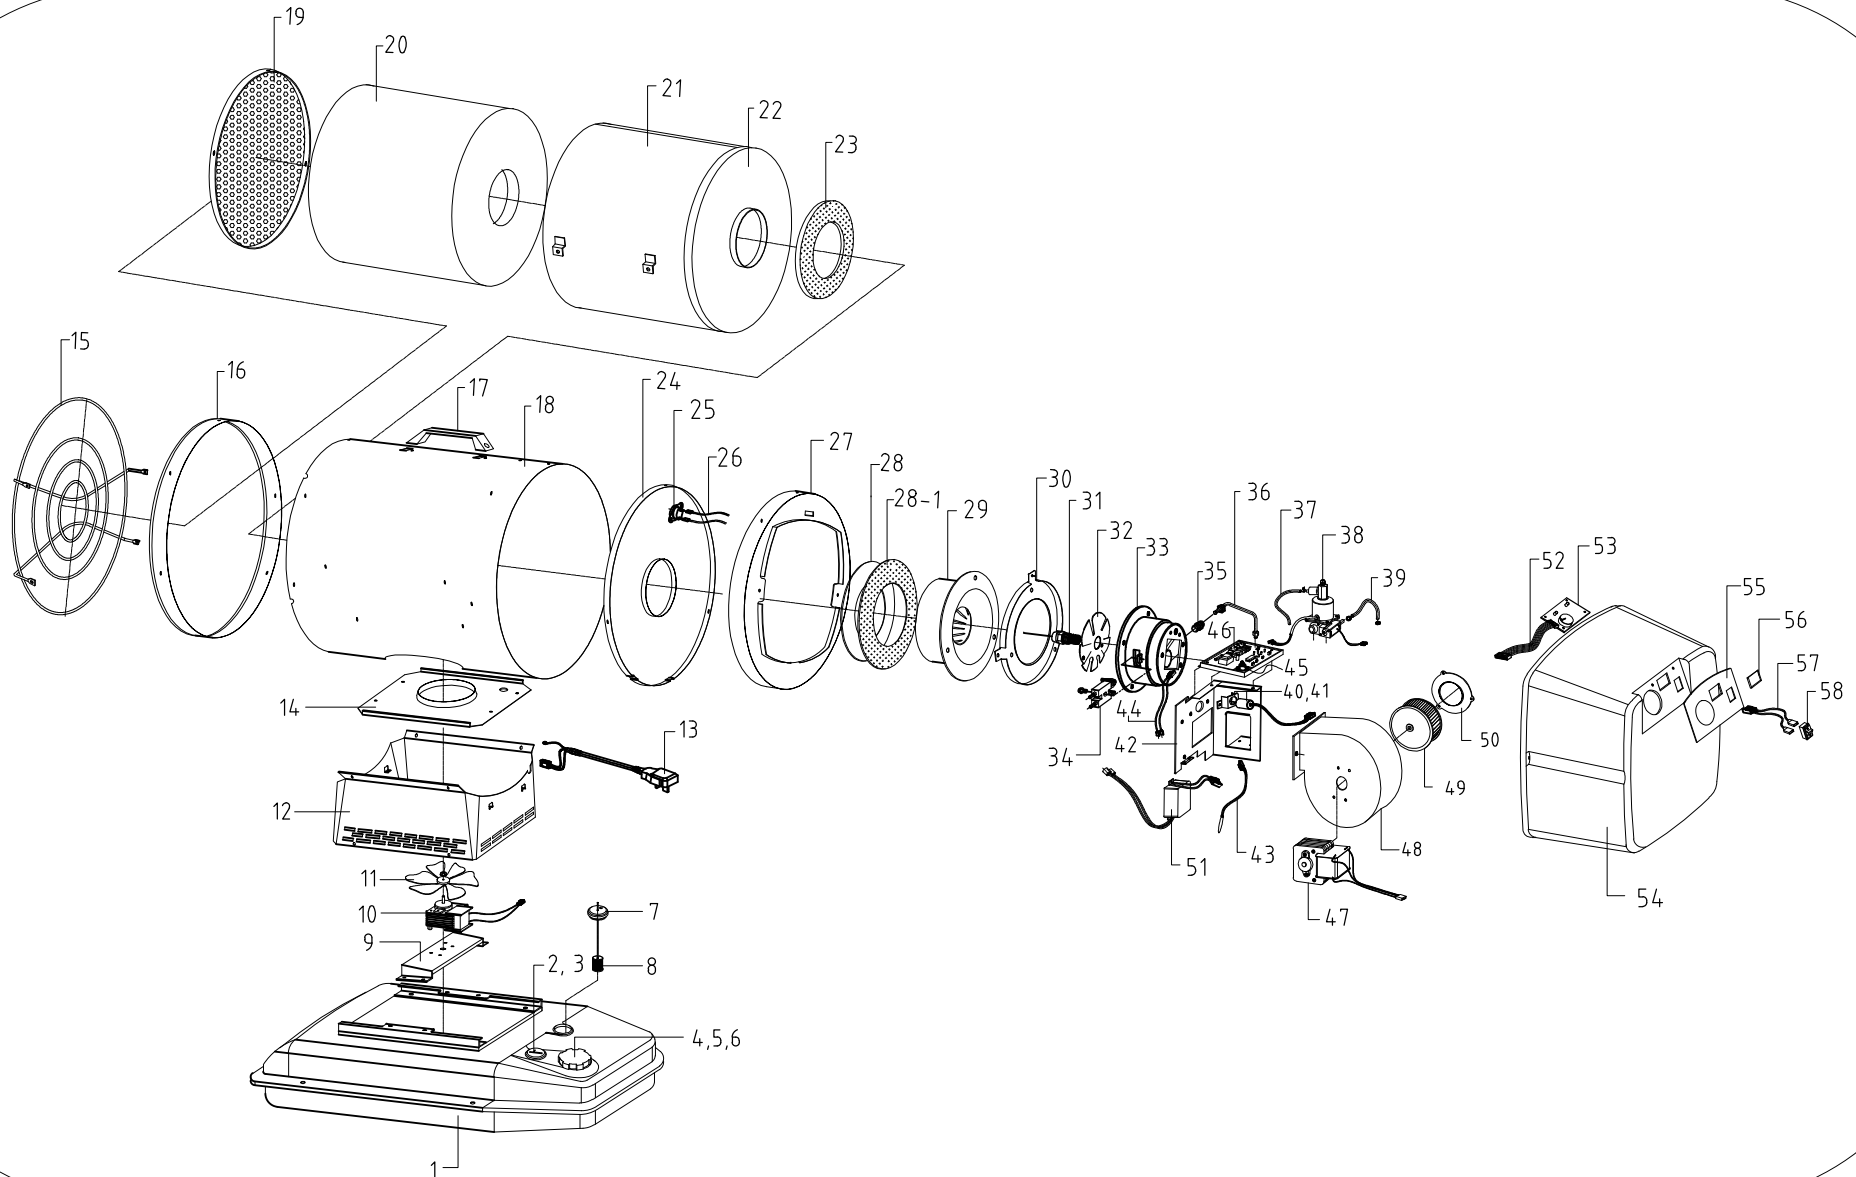

09311 – SIP Fireball 74XRDT Infrared Diesel/Paraffin Heater

Exploded Diagram & Parts List

09311 – SIP Fireball 74XRDT Infrared Diesel/Paraffin Heater Exploded Diagram & Parts List

Ref. No.	Description	SIP Part No.	Ref. No.	Description	SIP Part No.
1.	Fuel Tank	PW09-00450	30.	Insulator Plate	PW09-00474
2.	Fuel Gauge	PW09-00451	31.	Nozzle	PW09-00475
3.	Fuel Gauge Seal		32.	Burner Head Blade	PW09-00476
4.	Fuel Cap	PW09-00260	33.	Burner Head	PW09-00477
5.	Fuel Cap Seal (outer)		34.	Electrode	PW09-00478
5-1.	Fuel Cap Seal (inner)		35.	Nipple	PW09-00286
6.	Fuel Filter	PW09-00251	36.	Electronic Pump Pipe	PW09-00479
7.	Pumping Filter Seal	PW09-00452	37.	PVC Return Hose	PW09-00480
8.	Pumping Filter	PW09-00453	38.	Electric Pump	PW09-00481
9.	Cooling Motor Base	PW09-00454	39.	Fuel Hose	PW09-00482
10.	Cooling Motor	PW09-00455	40.	Photocell	PW09-00295
11.	Cooling Fan	PW09-00456	41.	Photocell Bracket	PW09-00296
12.	Support	PW09-00457	42.	Control Base	PW09-00483
13.	Mains Lead	PW09-00458	43.	Thermistor	PW09-00484
14.	Air Outlet Plate	PW09-00459	44.	Tilt Switch Wire	PW09-00311
15.	Front Guard	PW09-00460	45.	Tilt Switch	PW09-00310
16.	Cover Ring	PW09-00461	46.	PCB	PW09-00485
17.	Handle	PW09-00462	47.	Blower Motor	PW09-00486
18.	Main Cover	PW09-00463	48.	Blower Casing	PW09-00487
19.	Heating Plate	PW09-00464	49.	Blower Fan	PW09-00488
20.	Insulator	PW09-00465	50.	Inlet	PW09-00489
21.	Inner Body	PW09-00466	51.	Igniter	PW09-00490
22.	Inner Body Cover	PW09-00467	52.	Sub PCB Wire	PW09-00491
23.	Inner Body Gasket	PW09-00502	53.	Sub PCB	PW09-00492
24.	Air Guard	PW09-00469	54.	Rear Cover	PW09-00493
25.	Thermostat	PW09-00298	55.	Label	PW09-00494
26.	Thermostat Wire	PW09-00470	56.	Display Window	PW09-00495
27.	Rear Plate	PW09-00471	57.	Main Switch Cable	PW09-00496
28.	Burner Gasket-A Small ø146mm	PW09-00503	58.	On/Off Switch	PW09-00497
28-1.	Burner Gasket-B Large ø165mm	PW09-00504	59.	Stand	PW09-00498
29.	Diffuser	PW09-00473	NA.	NA	NA