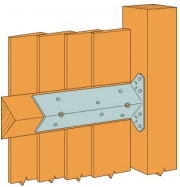

The 1ARBGAL is 300mm long arrisrail bracket for connecting arrisrails to wooden posts. Suitable for use on 75mm Arrisrails.

FEATURES

Material

Pre-galvanised mild steel.

Features

The 1ARBGAL is 300mm long bracket for connecting arrisrails to wooden posts. It is suitable for use with 75mm arrisrails.