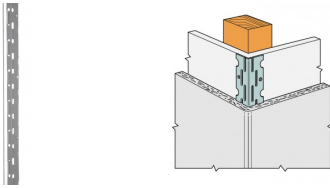

Thin Coat Bead (25mm wing,
3mm plaster depth)

[UK-DoP-h13/0005](#)

TECHNICAL DATA

TCB - Dimensions

References	Material	Length
TCB2404	Galvanised	2.4m
TCB3004	Galvanised	3.0m