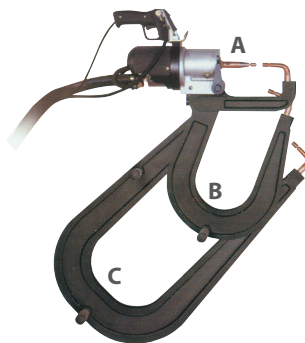

Spot Welding Accessories

Standard Smart Gun & Arms for 3650 & EVO Accessories

Smart Gun

Patented pneumatic gun with adjustable stroke and double-function trigger:

- 1) Only clamping
- 2) Welding, when the force at electrodes is correct

5129
Water Cooled Arms
332mm, 22mm Ø

5137
Water Cooled Arms
350mm, 22mm Ø

5138
Water Cooled Arms
450mm, 22mm Ø

5130
Water Cooled Arms
483mm, 22mm Ø

5191
Water Cooled Arms
Special 107mm, 22mm Ø

5192
Water Cooled Arms
Special 107mm, 22mm Ø

33405
Brushing
(Allows 20mm arms
to be used with 3650)

Fast Gun

Pneumatic C-type gun water cooled:

Order Code: 8659

Arm 87mm (A)

Order Code: 8685/WS

Arm 356mm (B)

Order Code: 8686/WS

Arm 637mm (C)

Order Code: 8687/WS

High Pressure Fast Gun

Order Code: 8669TE