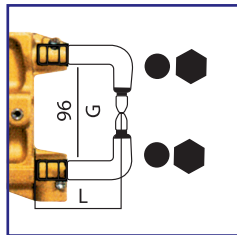

Item 8677: 22mm arms
Water cooled pneumatic gun. Electrode force 30 - 240 daN.

Order Code: 8677TE

5127
Water Cooled Arms
152mm, 22mm Ø

5128
Water Cooled Arms
232mm, 22mm Ø

5187
Water Cooled Arms
250mm, 22mm Ø

5129
Water Cooled Arms
332mm, 22mm Ø

5137
Water Cooled Arms
350mm, 22mm Ø

5138
Water Cooled Arms
450mm, 22mm Ø

5130
Water Cooled Arms
483mm, 22mm Ø

5191
Water Cooled Arms
Special 107mm, 22mm Ø

5192
Water Cooled Arms
Special 107mm, 22mm Ø

33405
Brushing
(Allows 20mm arms
to be used with 3650)

Fast Gun

Pneumatic C-type gun water cooled:

Order Code: 8659

Arm 87mm (A)

Order Code: 8685/WS

Arm 356mm (B)

Order Code: 8686/WS

Arm 637mm (C)

Order Code: 8687/WS

High Pressure Fast Gun

Order Code: 8669TE