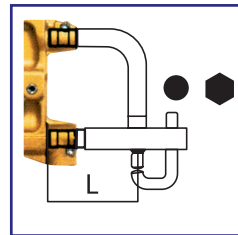

Item 8677: 22mm arms
Water cooled pneumatic gun. Electrode force 30 - 240 daN.

Order Code: 8677TE

5127
Water Cooled Arms
152mm, 22mm Ø

5128
Water Cooled Arms
232mm, 22mm Ø

5187
Water Cooled Arms
250mm, 22mm Ø

5129
Water Cooled Arms
332mm, 22mm Ø

5137
Water Cooled Arms
350mm, 22mm Ø

5138
Water Cooled Arms
450mm, 22mm Ø

5130
Water Cooled Arms
483mm, 22mm Ø

5191
Water Cooled Arms
Special 107mm, 22mm Ø

5192
Water Cooled Arms
Special 107mm, 22mm Ø

33405
Brushing
(Allows 20mm arms
to be used with 3650)

Fast Gun

Pneumatic C-type gun water cooled:

Order Code: 8659

Arm 87mm (A)

Order Code: 8685/WS

Arm 356mm (B)

Order Code: 8686/WS

Arm 637mm (C)

Order Code: 8687/WS

High Pressure Fast Gun

Order Code: 8669TE