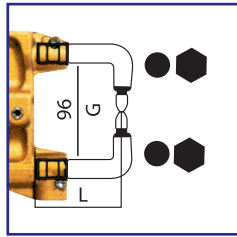

Spot Welding Accessories

Standard Smart Gun & Arms for 3650 & EVO Accessories

Smart Gun

Patented pneumatic gun with adjustable stroke and double-function trigger:

- 1) Only clamping
- 2) Welding, when the force at electrodes is correct

Item 8677: 22mm arms
Water cooled pneumatic gun. Electrode force 30 - 240 daN.

Order Code: 8677TE

5127
Water Cooled Arms
152mm, 22mm Ø

5128
Water Cooled Arms
232mm, 22mm Ø

5187
Water Cooled Arms
250mm, 22mm Ø

5129
Water Cooled Arms
332mm, 22mm Ø

5137
Water Cooled Arms
350mm, 22mm Ø

5138
Water Cooled Arms
450mm, 22mm Ø

5130
Water Cooled Arms
483mm, 22mm Ø

5191
Water Cooled Arms
Special 107mm, 22mm Ø

5192
Water Cooled Arms
Special 107mm, 22mm Ø

33405
Brushing
(Allows 20mm arms
to be used with 3650)

Fast Gun

Pneumatic C-type gun water cooled:

Order Code: 8659

Arm 87mm (A)

Order Code: 8685/WS

Arm 356mm (B)

Order Code: 8686/WS