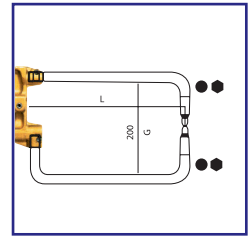

Item 8677: 22mm arms
Water cooled pneumatic gun. Electrode force 30 - 240 daN.

Order Code: 8677TE

5127
Water Cooled Arms
152mm, 22mm Ø

5128
Water Cooled Arms
232mm, 22mm Ø

5187
Water Cooled Arms
250mm, 22mm Ø

5129
Water Cooled Arms
332mm, 22mm Ø

5137
Water Cooled Arms
350mm, 22mm Ø

5138
Water Cooled Arms
450mm, 22mm Ø

5130
Water Cooled Arms
483mm, 22mm Ø

5191
Water Cooled Arms
Special 107mm, 22mm Ø

5192
Water Cooled Arms
Special 107mm, 22mm Ø

33405
Brushing
(Allows 20mm arms
to be used with 3650)

Fast Gun

Pneumatic C-type gun water cooled:

Order Code: 8659

Arm 87mm (A)

Order Code: 8685/WS

Arm 356mm (B)

Order Code: 8686/WS

Arm 637mm (C)

Order Code: 8687/WS

High Pressure Fast Gun

Order Code: 8669TE