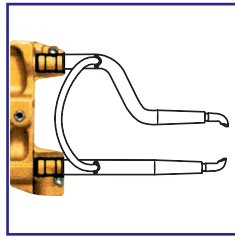

Spot Welding Accessories

Standard Smart Gun & Arms for 3650 & EVO Accessories

Smart Gun

Patented pneumatic gun with adjustable stroke and double-function trigger:

- 1) Only clamping
- 2) Welding, when the force at electrodes is correct

Item 8677: 22mm arms
Water cooled pneumatic gun. Electrode force 30 - 240 daN.

Order Code: 8677TE

5127
Water Cooled Arms
152mm, 22mm Ø

5128
Water Cooled Arms
232mm, 22mm Ø

5187
Water Cooled Arms
250mm, 22mm Ø

5129
Water Cooled Arms
332mm, 22mm Ø

5137
Water Cooled Arms
350mm, 22mm Ø

5138
Water Cooled Arms
450mm, 22mm Ø

5130
Water Cooled Arms
483mm, 22mm Ø

5191
Water Cooled Arms
Special 107mm, 22mm Ø

5192
Water Cooled Arms
Special 107mm, 22mm Ø

33405
Brushing
(Allows 20mm arms
to be used with 3650)

Fast Gun

Pneumatic C-type gun water cooled:

Order Code: 8659

Arm 87mm (A)

Order Code: 8685/WS

Arm 356mm (B)

Order Code: 8686/WS