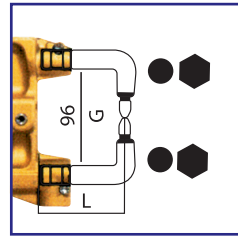

Item 8677: 22mm arms
Water cooled pneumatic gun. Electrode force 30 - 240 daN.

Order Code: 8677TE

5127
Water Cooled Arms
152mm, 22mm Ø

5128
Water Cooled Arms
232mm, 22mm Ø

5187
Water Cooled Arms
250mm, 22mm Ø

5129
Water Cooled Arms
332mm, 22mm Ø

5137
Water Cooled Arms
350mm, 22mm Ø

5138
Water Cooled Arms
450mm, 22mm Ø

5130
Water Cooled Arms
483mm, 22mm Ø

5191
Water Cooled Arms
Special 107mm, 22mm Ø

5192
Water Cooled Arms
Special 107mm, 22mm Ø

33405
Brushing
(Allows 20mm arms
to be used with 3650)

Fast Gun

Pneumatic C-type gun water cooled:

Order Code: 8659

Arm 87mm (A)

Order Code: 8685/WS

Arm 356mm (B)

Order Code: 8686/WS

Arm 637mm (C)

Order Code: 8687/WS

High Pressure Fast Gun

Order Code: 8669TE