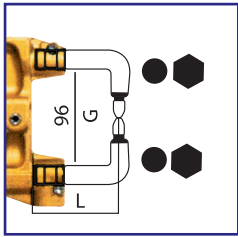

Spot Welding Accessories

Standard Smart Gun & Arms for 3650 & EVO Accessories

Smart Gun

Patented pneumatic gun with adjustable stroke and double-function trigger:

- 1) Only clamping
- 2) Welding, when the force at electrodes is correct

Item 8677: 22mm arms
Water cooled pneumatic gun. Electrode force 30 - 240 daN.

Order Code: 8677TE

5127
Water Cooled Arms
152mm, 22mm Ø

5128
Water Cooled Arms
232mm, 22mm Ø

5187
Water Cooled Arms
250mm, 22mm Ø

5129
Water Cooled Arms
332mm, 22mm Ø

5137
Water Cooled Arms
350mm, 22mm Ø

5138
Water Cooled Arms
450mm, 22mm Ø

5130
Water Cooled Arms
483mm, 22mm Ø

5191
Water Cooled Arms
Special 107mm, 22mm Ø

5192
Water Cooled Arms
Special 107mm, 22mm Ø

33405
Brushing
(Allows 20mm arms
to be used with 3650)

Fast Gun

Pneumatic C-type gun water cooled:

Order Code: 8659

Arm 87mm (A)

Order Code: 8685/WS

Arm 356mm (B)

Order Code: 8686/WS