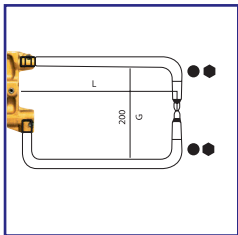

Item 8677: 22mm arms
Water cooled pneumatic gun. Electrode force 30 - 240 daN.

Order Code: 8677TE

5127
Water Cooled Arms
152mm, 22mm Ø

5128
Water Cooled Arms
232mm, 22mm Ø

5187
Water Cooled Arms
250mm, 22mm Ø

5129
Water Cooled Arms
332mm, 22mm Ø

5137
Water Cooled Arms
350mm, 22mm Ø

5138
Water Cooled Arms
450mm, 22mm Ø

5130
Water Cooled Arms
483mm, 22mm Ø

5191
Water Cooled Arms
Special 107mm, 22mm Ø

5192
Water Cooled Arms
Special 107mm, 22mm Ø

33405
Brushing
(Allows 20mm arms
to be used with 3650)

Fast Gun

Pneumatic C-type gun water cooled:

Order Code: 8659

Arm 87mm (A)

Order Code: 8685/WS

Arm 356mm (B)

Order Code: 8686/WS

Arm 637mm (C)

Order Code: 8687/WS

High Pressure Fast Gun

Order Code: 8669TE