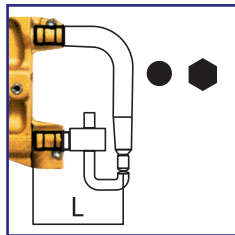

Item 8677: 22mm arms
Water cooled pneumatic gun. Electrode force 30 - 240 daN.

Order Code: 8677TE

5127
Water Cooled Arms
152mm, 22mm Ø

5128
Water Cooled Arms
232mm, 22mm Ø

5187
Water Cooled Arms
250mm, 22mm Ø

5129
Water Cooled Arms
332mm, 22mm Ø

5137
Water Cooled Arms
350mm, 22mm Ø

5138
Water Cooled Arms
450mm, 22mm Ø

5130
Water Cooled Arms
483mm, 22mm Ø

5191
Water Cooled Arms
Special 107mm, 22mm Ø

5192
Water Cooled Arms
Special 107mm, 22mm Ø

33405
Brushing
(Allows 20mm arms
to be used with 3650)

Fast Gun

Pneumatic C-type gun water cooled:

Order Code: 8659

Arm 87mm (A)

Order Code: 8685/WS

Arm 356mm (B)

Order Code: 8686/WS

Arm 637mm (C)

Order Code: 8687/WS

High Pressure Fast Gun

Order Code: 8669TE