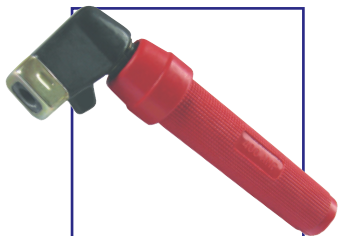

Earth Clamps & Electrode Holders

Crocodile Earth Clamps

EC200
200A Crocodile

Screw Type Earth Clamps

SC600
600A Screw Type

Twist Type Electrode Holders

V400-2
400A Twist Type

Crocodile Type Electrode Holders

EH200
200A Economy

EC400
400A Crocodile

SC700
700A Screw Type

V600-2
600A Twist Type

EH400
400A Economy

EC500
500A Crocodile

M400E
400A Twist Type

Optimus Style Electrode Holders

OP300-1
300A Optimus Style

M600E
600A Twist Type

OP400-2
400A Optimus Style