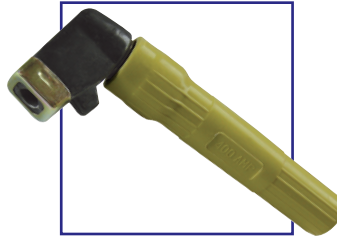

Earth Clamps & Electrode Holders

Crocodile Earth Clamps

EC200
200A Crocodile

Screw Type Earth Clamps

SC600
600A Screw Type

Twist Type Electrode Holders

V400-2
400A Twist Type

Crocodile Type Electrode Holders

EH200
200A Economy

EC400
400A Crocodile

SC700
700A Screw Type

V600-2
600A Twist Type

EH400
400A Economy

EC500
500A Crocodile

M400E
400A Twist Type

Optimus Style Electrode Holders

OP300-1
300A Optimus Style

M600E
600A Twist Type

OP400-2
400A Optimus Style