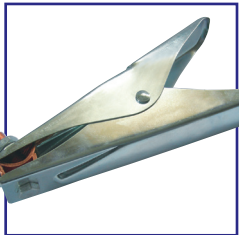

Earth Clamps & Electrode Holders

Crocodile Earth Clamps

EC200
200A Crocodile

Screw Type Earth Clamps

SC600
600A Screw Type

Twist Type Electrode Holders

V400-2
400A Twist Type

Crocodile Type Electrode Holders

EH200
200A Economy

EC400
400A Crocodile

SC700
700A Screw Type

V600-2
600A Twist Type

EH400
400A Economy

EC500
500A Crocodile

M400E
400A Twist Type

Optimus Style Electrode Holders