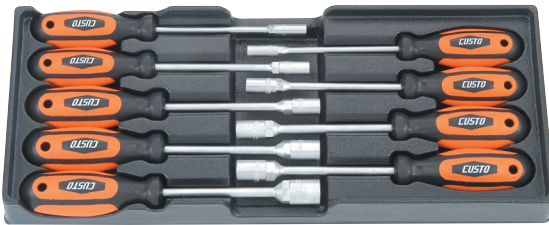

#### Phillips

PH0 x 60mm long  
 PH1 x 80mm long  
 PH2 x 100mm long  
 PH3 x 150mm long

**Order Code: SD-81214S**

### Insulated Screwdriver Set 8 pc

4 x 100mm long  
 5.5 x 125mm long  
 6.5 x 150mm long  
 8 x 175mm long

PH1 x 80mm long  
 PH2 x 100mm long  
 PZ1 x 80mm long  
 PZ2 x 100mm long

**Order Code: SD-81908S**

### Hex Nut Driver Set 9 pc Metric

6 x 125mm long  
 7 x 125mm long  
 8 x 125mm long  
 9 x 125mm long  
 10 x 125mm long

11 x 125mm long  
 12 x 125mm long  
 13 x 125mm long  
 14 x 125mm long

**Order Code: ND-81709S**