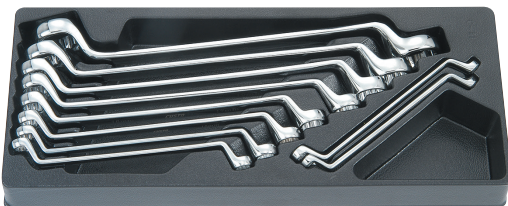

Order Code: WS-23211S

72 Tooth Gear Ratchet Combination Wrench Set 12 pc

8 x 8mm 136mm long	14 x 14mm 190mm long
9 x 9mm 143mm long	15 x 15mm 200mm long
10 x 10mm 159mm long	16 x 16mm 216mm long
11 x 11mm 168mm long	17 x 17mm 233mm long
12 x 12mm 174mm long	18 x 18mm 239mm long
13 x 13mm 180mm long	19 x 19mm 248mm long

Order Code: WS-41912S

Extra Long Offset Ring Wrench Set 5 pc

8 x 10mm 240mm long	16 x 18mm 403mm long
12 x 14mm 330mm long	17 x 19mm 403mm long
13 x 15mm 1364mm long	

Order Code: WS-72405S

Half Moon Ring Wrench Set 7 pc

8 x 10mm 138mm long	16 x 18mm 220mm long
11 x 13mm 167mm long	17 x 19mm 220mm long
12 x 14mm 167mm long	19 x 22mm 255mm long
13 x 15mm 190mm long	

Order Code: WS-42007S

75° Offset Ring Wrench Set 10 pc Metric